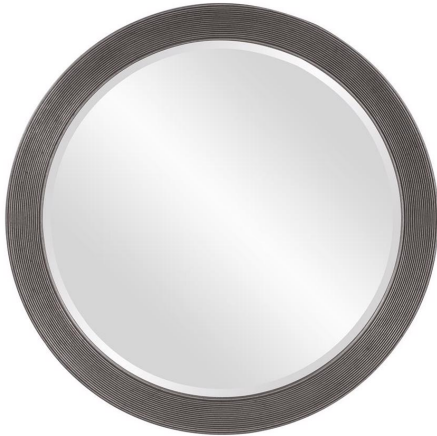

# Mirrors

## MHE92092CH – Virginia Mirror - Glossy Charcoal

This mirror features a round frame with a ribbed texture. The entire piece is then finished in our glossy charcoal gray lacquer. It is a perfect focal point for an entryway, bathroom, bedroom or any room in your home. D-rings are affixed to the back of the mirror so it is ready to hang right out of the box! The mirrored glass on this piece has a bevel adding to its beauty and style. The Virginia Mirror can be hung vertically or horizontally. The Virginia Mirror is part of our custom paint program and is available in one of fourteen vivid colors. It is proudly painted in the USA.

### Specifications

Height 36H

Material Polyurethane

Width 36W

Shape Round

Weight 28

Finish Glossy

Package Dimensions 41 x 41 x 4