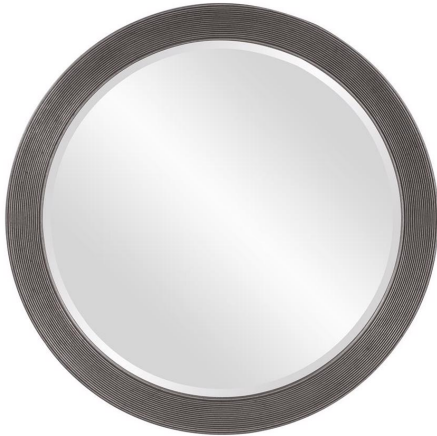

Mirrors

MHE92092CH – Virginia Mirror - Glossy Charcoal

This mirror features a round frame with a ribbed texture. The entire piece is then finished in our glossy charcoal gray lacquer. It is a perfect focal point for an entryway, bathroom, bedroom or any room in your home. D-rings are affixed to the back of the mirror so it is ready to hang right out of the box! The mirrored glass on this piece has a bevel adding to its beauty and style. The Virginia Mirror can be hung vertically or horizontally. The Virginia Mirror is part of our custom paint program and is available in one of fourteen vivid colors. It is proudly painted in the USA.

Specifications

Height 36H

Material Polyurethane

Width 36W

Shape Round

Weight 28

Finish Glossy

Package Dimensions 41 x 41 x 4