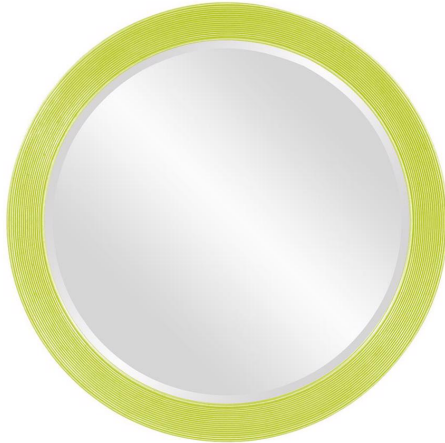

Mirrors

MHE92092MG – Virginia Mirror - Glossy Green

This mirror features a round frame with a ribbed texture. The entire piece is then finished in our glossy green lacquer. It is a perfect focal point for an entryway, bathroom, bedroom or any room in your home. D-rings are affixed to the back of the mirror so it is ready to hang right out of the box! The mirrored glass on this piece has a bevel adding to its beauty and style. The Virginia Mirror can be hung vertically or horizontally. The Virginia Mirror is part of our custom paint program and is available in one of fourteen vivid colors. It is proudly painted in the USA.

Specifications

Height 36H

Material Polyurethane

Width 36W

Shape Round

Weight 28

Finish Glossy

Package Dimensions 41 x 41 x 4