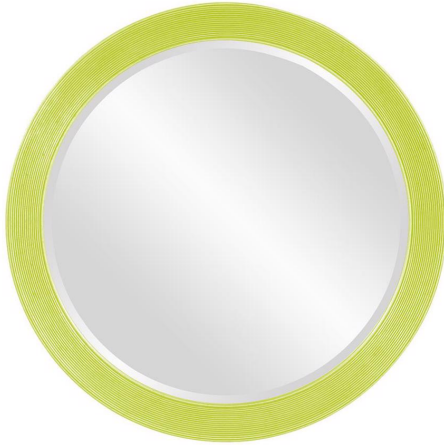

# Mirrors

## MHE92092MG – Virginia Mirror - Glossy Green

This mirror features a round frame with a ribbed texture. The entire piece is then finished in our glossy green lacquer. It is a perfect focal point for an entryway, bathroom, bedroom or any room in your home. D-rings are affixed to the back of the mirror so it is ready to hang right out of the box! The mirrored glass on this piece has a bevel adding to its beauty and style. The Virginia Mirror can be hung vertically or horizontally. The Virginia Mirror is part of our custom paint program and is available in one of fourteen vivid colors. It is proudly painted in the USA.

### Specifications

Height 36H

Material Polyurethane

Width 36W

Shape Round

Weight 28

Finish Glossy

Package Dimensions 41 x 41 x 4