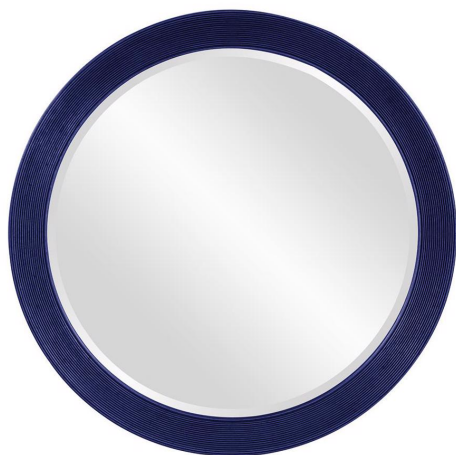

Mirrors

MHE92092NA – Virginia Mirror - Glossy
Navy

This mirror features a round frame with a ribbed texture. The entire piece is then finished in our glossy navy blue lacquer. It is a perfect focal point for an entryway, bathroom, bedroom or any room in your home. D-rings are affixed to the back of the mirror so it is ready to hang right out of the box! The mirrored glass on this piece has a bevel adding to its beauty and style. The Virginia Mirror is part of our custom paint program and is available in one of fourteen vivid colors. It is proudly painted in the USA.

Specifications

Height 36H

Material Polyurethane

Width 36W

Shape Round

Weight 28

Finish Glossy

Package Dimensions 41 x 41 x 4