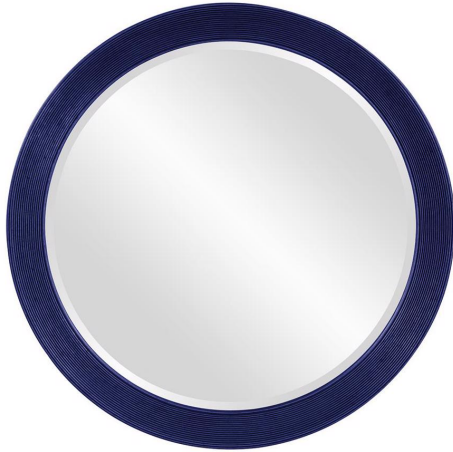

# Mirrors

MHE92092NA – Virginia Mirror - Glossy  
Navy

This mirror features a round frame with a ribbed texture. The entire piece is then finished in our glossy navy blue lacquer. It is a perfect focal point for an entryway, bathroom, bedroom or any room in your home. D-rings are affixed to the back of the mirror so it is ready to hang right out of the box! The mirrored glass on this piece has a bevel adding to its beauty and style. The Virginia Mirror is part of our custom paint program and is available in one of fourteen vivid colors. It is proudly painted in the USA.

## Specifications

Height 36H

Material Polyurethane

Width 36W

Shape Round

Weight 28

Finish Glossy

Package Dimensions 41 x 41 x 4