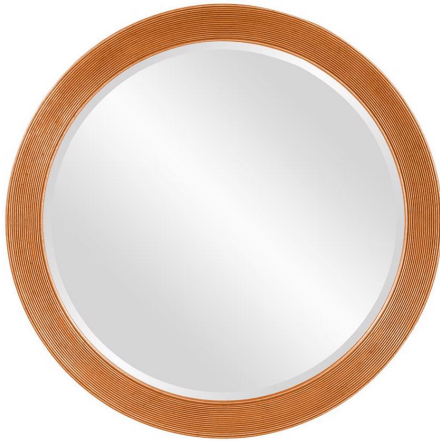

Mirrors

MHE920920 – Virginia Mirror - Glossy
Orange

Specifications

Height 36H

Material Polyurethane

Width 36W

Shape Round

Weight 28

Finish Glossy

Package Dimensions 41 x 41 x 4

<https://www.mdcwall.com/go/sku/MHE920920>