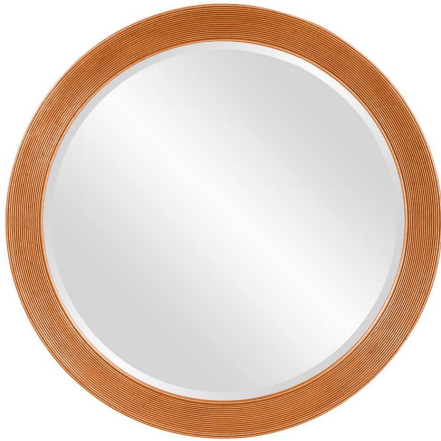

Mirrors

MHE920920 – Virginia Mirror - Glossy
Orange

Specifications

Height 36H

Material Polyurethane

Width 36W

Shape Round

Weight 28

Finish Glossy

Package Dimensions 41 x 41 x 4

<https://www.mdcwall.com/go/sku/MHE920920>