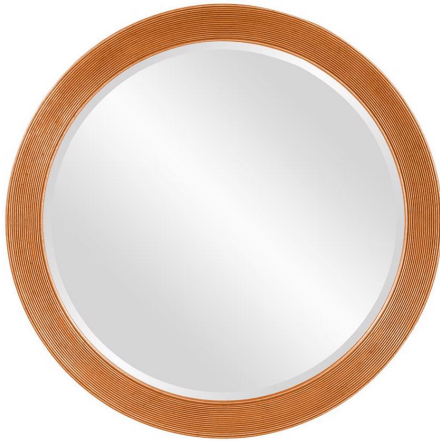

Mirrors

MHE920920 – Virginia Mirror - Glossy Orange

This mirror features a round frame with a ribbed texture. The entire piece is then finished in our glossy orange lacquer. It is a perfect focal point for an entryway, bathroom, bedroom or any room in your home. D-rings are affixed to the back of the mirror so it is ready to hang right out of the box! The mirrored glass on this piece has a bevel adding to its beauty and style. The Virginia Mirror can be hung vertically or horizontally. The Virginia Mirror is part of our custom paint program and is available in one of fourteen vivid colors. It is proudly painted in the USA.

Specifications

Height 36H

Material Polyurethane

Width 36W

Shape Round

Weight 28

Finish Glossy

Package Dimensions 41 x 41 x 4