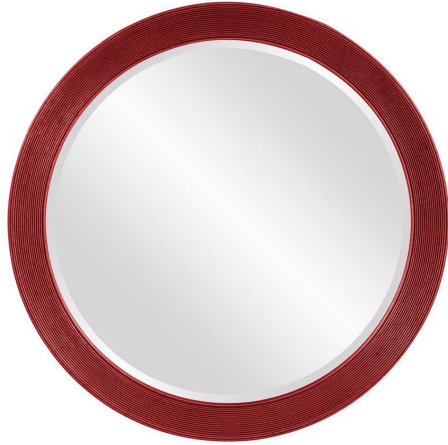

Mirrors

MHE92092R – Virginia Mirror - Glossy Red

This mirror features a round frame with a ribbed texture. The entire piece is then finished in our glossy red lacquer. It is a perfect focal point for an entryway, bathroom, bedroom or any room in your home. D-rings are affixed to the back of the mirror so it is ready to hang right out of the box! The mirrored glass on this piece has a bevel adding to its beauty and style. The Virginia Mirror can be hung vertically or horizontally. The Virginia Mirror is part of our custom paint program and is available in one of fourteen vivid colors. It is proudly painted in the USA.

Specifications

Height 36H

Material Polyurethane

Width 36W

Shape Round

Weight 28

Finish Glossy

Package Dimensions 41 x 41 x 4