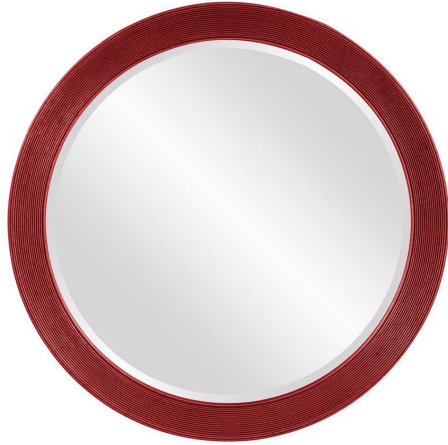

Mirrors

MHE92092R – Virginia Mirror - Glossy Red

Specifications

Height 36H

Material Polyurethane

Width 36W

Shape Round

Weight 28

Finish Glossy

Package Dimensions 41 x 41 x 4

<https://www.mdcwall.com/go/sku/MHE92092R>