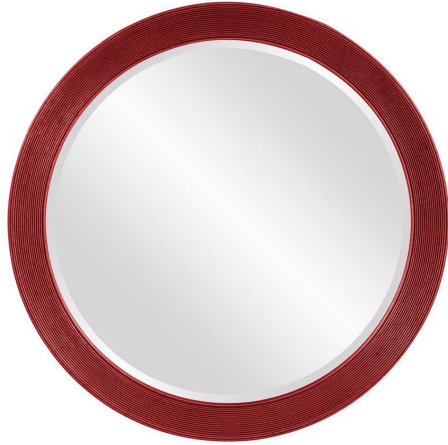

# Mirrors

## MHE92092R – Virginia Mirror - Glossy Red

This mirror features a round frame with a ribbed texture. The entire piece is then finished in our glossy red lacquer. It is a perfect focal point for an entryway, bathroom, bedroom or any room in your home. D-rings are affixed to the back of the mirror so it is ready to hang right out of the box! The mirrored glass on this piece has a bevel adding to its beauty and style. The Virginia Mirror can be hung vertically or horizontally. The Virginia Mirror is part of our custom paint program and is available in one of fourteen vivid colors. It is proudly painted in the USA.

### Specifications

Height 36H

Material Polyurethane

Width 36W

Shape Round

Weight 28

Finish Glossy

Package Dimensions 41 x 41 x 4