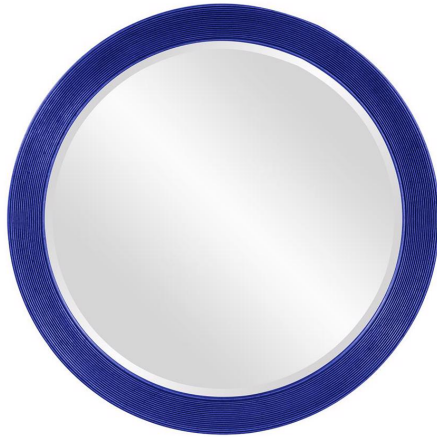

# Mirrors

MHE92092RB – Virginia Mirror - Glossy  
Royal Blue

This mirror features a round frame with a ribbed texture. The entire piece is then finished in our glossy royal blue lacquer. It is a perfect focal point for an entryway, bathroom, bedroom or any room in your home. D-rings are affixed to the back of the mirror so it is ready to hang right out of the box! The mirrored glass on this piece has a bevel adding to its beauty and style. The Virginia Mirror can be hung vertically or horizontally. The Virginia Mirror is part of our custom paint program and is available in one of fourteen vivid colors. It is proudly painted in the USA.

## Specifications

Height 36H

Material Polyurethane

Width 36W

Shape Round

Weight 28

Finish Glossy

Package Dimensions 41 x 41 x 4