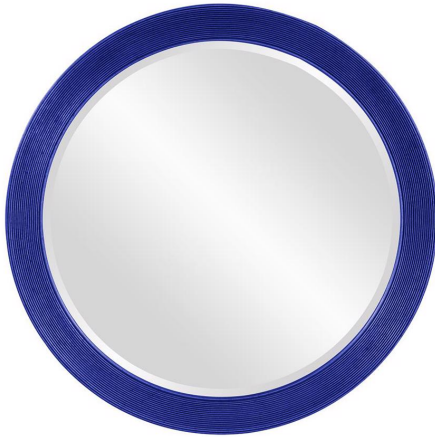

Mirrors

MHE92092RB – Virginia Mirror - Glossy
Royal Blue

This mirror features a round frame with a ribbed texture. The entire piece is then finished in our glossy royal blue lacquer. It is a perfect focal point for an entryway, bathroom, bedroom or any room in your home. D-rings are affixed to the back of the mirror so it is ready to hang right out of the box! The mirrored glass on this piece has a bevel adding to its beauty and style. The Virginia Mirror can be hung vertically or horizontally. The Virginia Mirror is part of our custom paint program and is available in one of fourteen vivid colors. It is proudly painted in the USA.

Specifications

Height 36H

Material Polyurethane

Width 36W

Shape Round

Weight 28

Finish Glossy

Package Dimensions 41 x 41 x 4