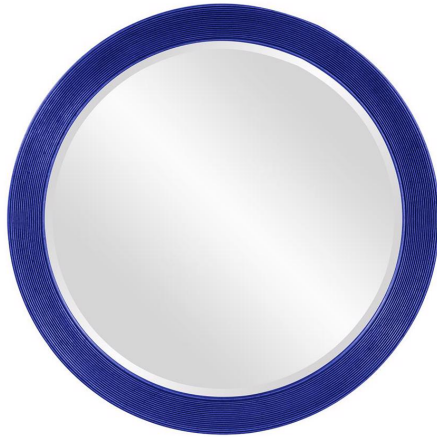

Mirrors

MHE92092RB – Virginia Mirror - Glossy
Royal Blue

This mirror features a round frame with a ribbed texture. The entire piece is then finished in our glossy royal blue lacquer. It is a perfect focal point for an entryway, bathroom, bedroom or any room in your home. D-rings are affixed to the back of the mirror so it is ready to hang right out of the box! The mirrored glass on this piece has a bevel adding to its beauty and style. The Virginia Mirror can be hung vertically or horizontally. The Virginia Mirror is part of our custom paint program and is available in one of fourteen vivid colors. It is proudly painted in the USA.

Specifications

Height 36H

Material Polyurethane

Width 36W

Shape Round

Weight 28

Finish Glossy

Package Dimensions 41 x 41 x 4