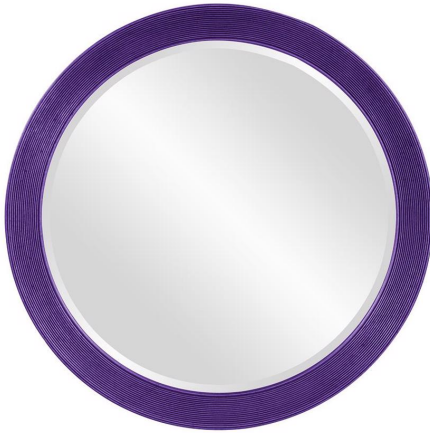

Mirrors

MHE92092RP – Virginia Mirror - Glossy
Royal Purple

Specifications

Height 36H

Material Polyurethane

Width 36W

Shape Round

Weight 28

Finish Glossy

Package Dimensions 41 x 41 x 4

<https://www.mdcwall.com/go/sku/MHE92092RP>