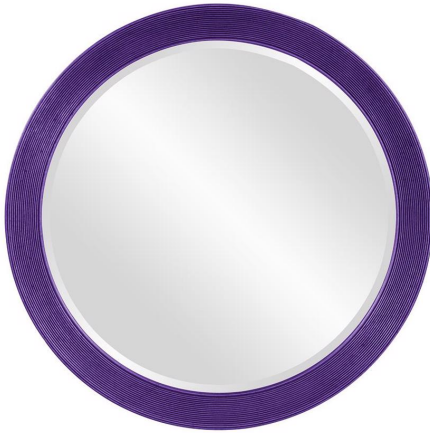

Mirrors

MHE92092RP – Virginia Mirror - Glossy
Royal Purple

This mirror features a round frame with a ribbed texture. The entire piece is then finished in our glossy royal purple lacquer. It is a perfect focal point for an entryway, bathroom, bedroom or any room in your home. D-rings are affixed to the back of the mirror so it is ready to hang right out of the box! The mirrored glass on this piece has a bevel adding to its beauty and style. The Virginia Mirror can be hung vertically or horizontally. The Virginia Mirror is part of our custom paint program and is available in one of fourteen vivid colors. It is proudly painted in the USA.

Specifications

Height 36H

Material Polyurethane

Width 36W

Shape Round

Weight 28

Finish Glossy

Package Dimensions 41 x 41 x 4