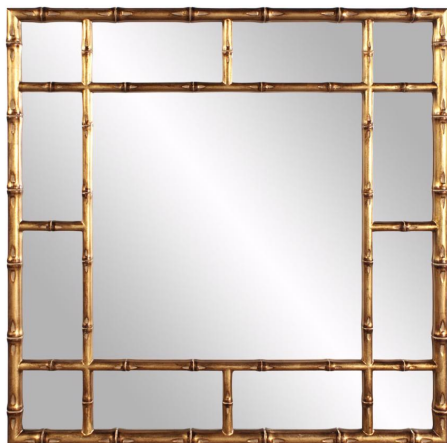

Mirrors

MHE92120 – Bamboo Mirror

Specifications

Height 40H

Material Polyurethane

Width 40W

Shape Square

Weight 35

Finish Antique

Package Dimensions 46 x 45 x 5

<https://www.mdcwall.com/go/sku/MHE92120>