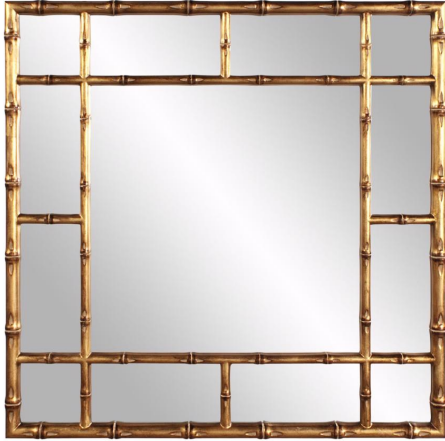

Mirrors

MHE92120 – Bamboo Mirror

Our Bamboo Mirror features a square frame fashioned to look like bamboo rods. It is then finished in our country gold. Its sleek style makes this mirror a favorite for bringing some flair to your decor. This simple yet stunning piece would be a great addition to any room. Alone or in multiples, it is a perfect focal point for an entryway, bathroom, bedroom or any room in your home. D-rings are affixed to the back of the mirror so it is ready to hang right out of the box in either a square or diamond orientation! Also available in silver.

Specifications

Height 40H

Material Polyurethane

Width 40W

Shape Square

Weight 35

Finish Antique

Package Dimensions 46 x 45 x 5