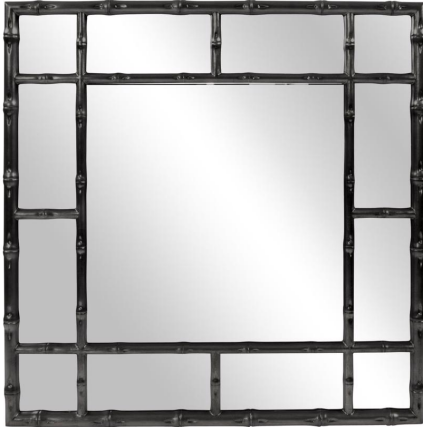

Mirrors

MHE92120BL – Bamboo Mirror - Glossy
Black

Specifications

Height 40H

Material Polyurethane

Width 40W

Shape Square

Weight 35

Finish Glossy

Package Dimensions 46 x 45 x 5

<https://www.mdcwall.com/go/sku/MHE92120BL>