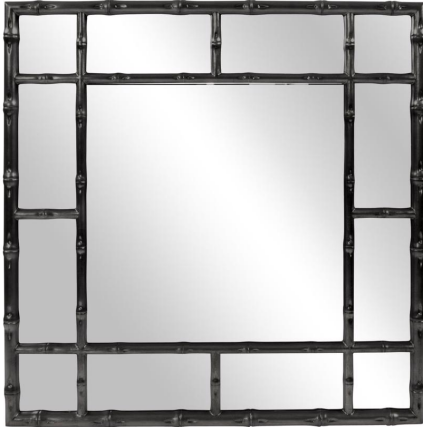

# Mirrors

MHE92120BL – Bamboo Mirror - Glossy  
Black

## Specifications

Height 40H

Material Polyurethane

Width 40W

Shape Square

Weight 35

Finish Glossy

Package Dimensions 46 x 45 x 5