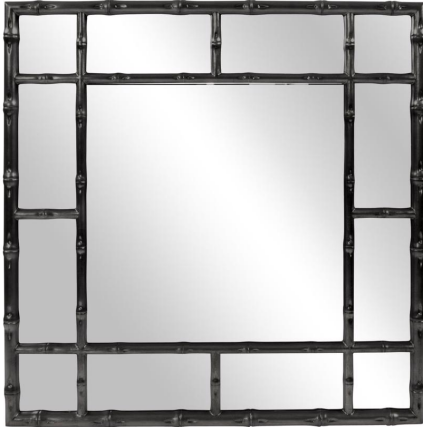

Mirrors

MHE92120BL – Bamboo Mirror - Glossy Black

Our Bamboo Mirror features a square frame fashioned to look like bamboo rods. It is then finished in our glossy black lacquer. Its sleek style makes this mirror a favorite for bringing some flair to your decor. This simple yet stunning piece would be a great addition to any room. Alone or in multiples, it is a perfect focal point for an entryway, bathroom, bedroom or any room in your home. D-rings are affixed to the back of the mirror so it is ready to hang right out of the box in either a square or diamond orientation! The Bamboo Mirror is part of our custom paint program and is available in one of fourteen vivid colors. It is proudly painted in the USA.

Specifications

Height 40H

Material Polyurethane

Width 40W

Shape Square

Weight 35

Finish Glossy

Package Dimensions 46 x 45 x 5