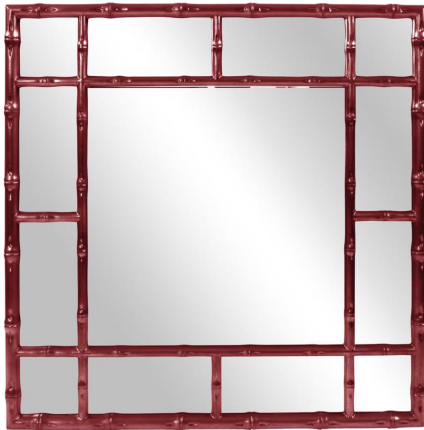

Mirrors

MHE92120BU – Bamboo Mirror - Glossy
Burgundy

Specifications

Height 40H

Material Polyurethane

Width 40W

Shape Square

Weight 35

Finish Glossy

Package Dimensions 46 x 45 x 5

<https://www.mdcwall.com/go/sku/MHE92120BU>