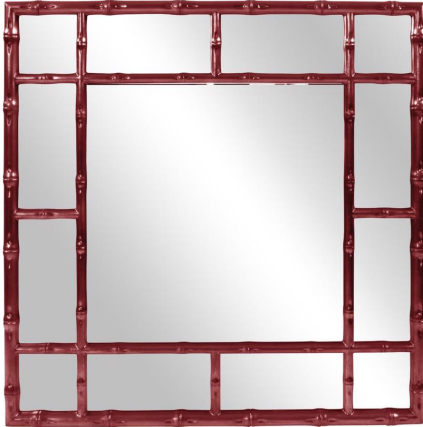

# Mirrors

## MHE92120BU – Bamboo Mirror - Glossy Burgundy

Our Bamboo Mirror features a square frame fashioned to look like bamboo rods. It is then finished in our glossy burgundy red lacquer. Its sleek style makes this mirror a favorite for bringing some flair to your decor. This simple yet stunning piece would be a great addition to any room. Alone or in multiples, it is a perfect focal point for an entryway, bathroom, bedroom or any room in your home. D-rings are affixed to the back of the mirror so it is ready to hang right out of the box in either a square or diamond orientation! The Bamboo Mirror is part of our custom paint program and is available in one of fourteen vivid colors. It is proudly painted in the USA.

### Specifications

Height 40H

Material Polyurethane

Width 40W

Shape Square

Weight 35

Finish Glossy

Package Dimensions 46 x 45 x 5