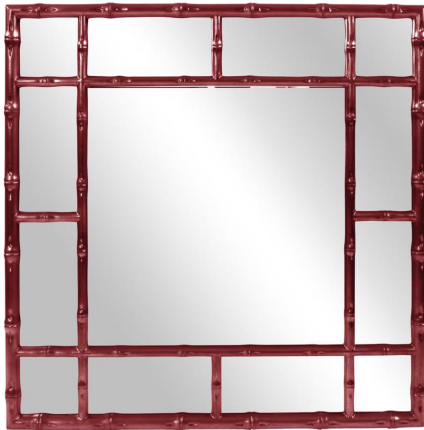

# Mirrors

## MHE92120BU – Bamboo Mirror - Glossy Burgundy

Our Bamboo Mirror features a square frame fashioned to look like bamboo rods. It is then finished in our glossy burgundy red lacquer. Its sleek style makes this mirror a favorite for bringing some flair to your decor. This simple yet stunning piece would be a great addition to any room. Alone or in multiples, it is a perfect focal point for an entryway, bathroom, bedroom or any room in your home. D-rings are affixed to the back of the mirror so it is ready to hang right out of the box in either a square or diamond orientation! The Bamboo Mirror is part of our custom paint program and is available in one of fourteen vivid colors. It is proudly painted in the USA.

### Specifications

Height 40H

Material Polyurethane

Width 40W

Shape Square

Weight 35

Finish Glossy

Package Dimensions 46 x 45 x 5