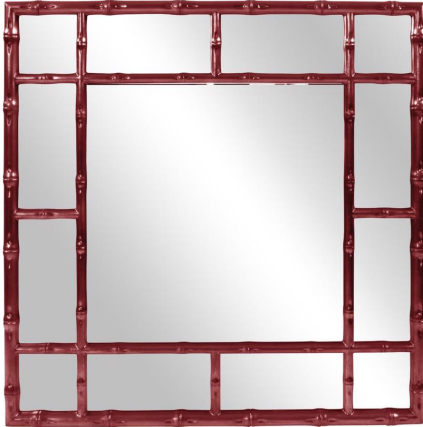

Mirrors

MHE92120BU – Bamboo Mirror - Glossy
Burgundy

Specifications

Height 40H

Material Polyurethane

Width 40W

Shape Square

Weight 35

Finish Glossy

Package Dimensions 46 x 45 x 5

<https://www.mdcwall.com/go/sku/MHE92120BU>