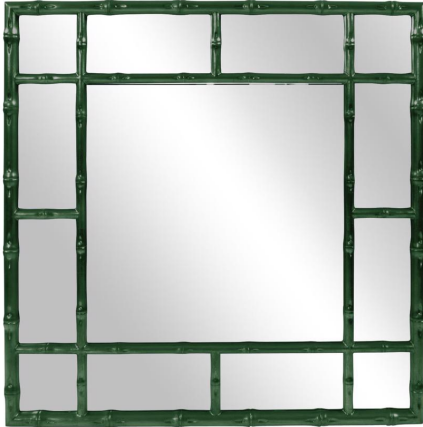

Mirrors

MHE92120HG – Bamboo Mirror - Glossy Hunter Green

Our Bamboo Mirror features a square frame fashioned to look like bamboo rods. It is then finished in our glossy hunter green lacquer. Its sleek style makes this mirror a favorite for bringing some flair to your decor. This simple yet stunning piece would be a great addition to any room. Alone or in multiples, it is a perfect focal point for an entryway, bathroom, bedroom or any room in your home. D-rings are affixed to the back of the mirror so it is ready to hang right out of the box in either a square or diamond orientation! The Bamboo Mirror is part of our custom paint program and is available in one of fourteen vivid colors. It is proudly painted in the USA.

Specifications

Height 40H

Material Polyurethane

Width 40W

Shape Square

Weight 35

Finish Glossy

Package Dimensions 46 x 45 x 5