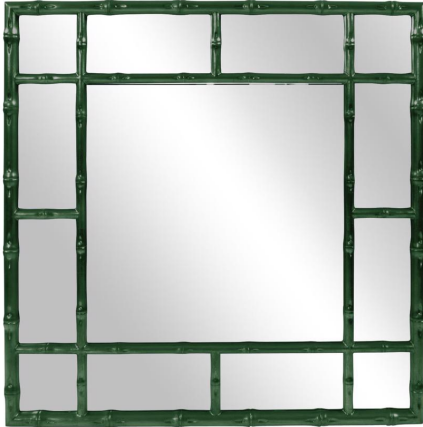

# Mirrors

## MHE92120HG – Bamboo Mirror - Glossy Hunter Green

Our Bamboo Mirror features a square frame fashioned to look like bamboo rods. It is then finished in our glossy hunter green lacquer. Its sleek style makes this mirror a favorite for bringing some flair to your decor. This simple yet stunning piece would be a great addition to any room. Alone or in multiples, it is a perfect focal point for an entryway, bathroom, bedroom or any room in your home. D-rings are affixed to the back of the mirror so it is ready to hang right out of the box in either a square or diamond orientation! The Bamboo Mirror is part of our custom paint program and is available in one of fourteen vivid colors. It is proudly painted in the USA.

### Specifications

Height 40H

Material Polyurethane

Width 40W

Shape Square

Weight 35

Finish Glossy

Package Dimensions 46 x 45 x 5