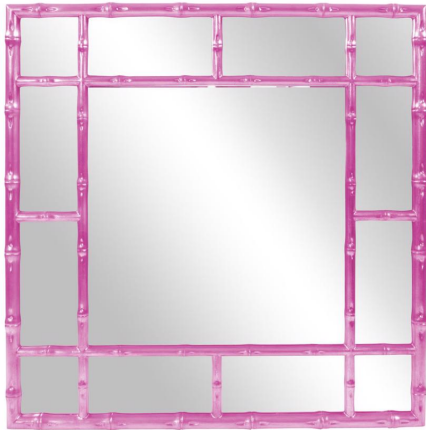

Mirrors

MHE92120HP – Bamboo Mirror - Glossy Hot Pink

Our Bamboo Mirror features a square frame fashioned to look like bamboo rods. It is then finished in our glossy hot pink lacquer. Its sleek style makes this mirror a favorite for bringing some flair to your decor. This simple yet stunning piece would be a great addition to any room. Alone or in multiples, it is a perfect focal point for an entryway, bathroom, bedroom or any room in your home. D-rings are affixed to the back of the mirror so it is ready to hang right out of the box in either a square or diamond orientation! The Bamboo Mirror is part of our custom paint program and is available in one of fourteen vivid colors. It is proudly painted in the USA.

Specifications

Height 40H

Material Polyurethane

Width 40W

Shape Square

Weight 35

Finish Glossy

Package Dimensions 46 x 45 x 5