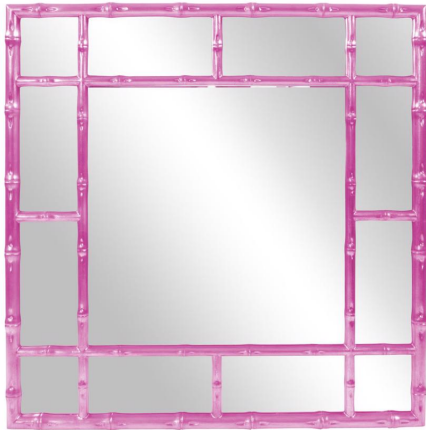

Mirrors

MHE92120HP – Bamboo Mirror - Glossy
Hot Pink

Specifications

Height 40H

Material Polyurethane

Width 40W

Shape Square

Weight 35

Finish Glossy

Package Dimensions 46 x 45 x 5

<https://www.mdcwall.com/go/sku/MHE92120HP>