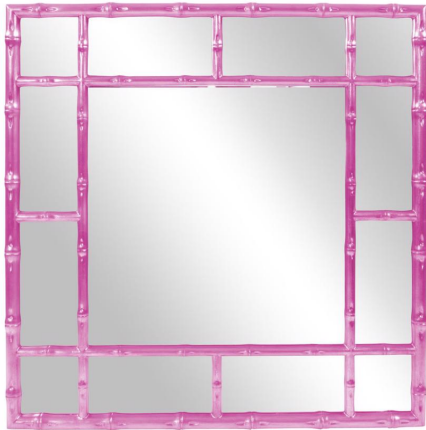

# Mirrors

## MHE92120HP – Bamboo Mirror - Glossy Hot Pink

Our Bamboo Mirror features a square frame fashioned to look like bamboo rods. It is then finished in our glossy hot pink lacquer. Its sleek style makes this mirror a favorite for bringing some flair to your decor. This simple yet stunning piece would be a great addition to any room. Alone or in multiples, it is a perfect focal point for an entryway, bathroom, bedroom or any room in your home. D-rings are affixed to the back of the mirror so it is ready to hang right out of the box in either a square or diamond orientation! The Bamboo Mirror is part of our custom paint program and is available in one of fourteen vivid colors. It is proudly painted in the USA.

### Specifications

Height 40H

Material Polyurethane

Width 40W

Shape Square

Weight 35

Finish Glossy

Package Dimensions 46 x 45 x 5