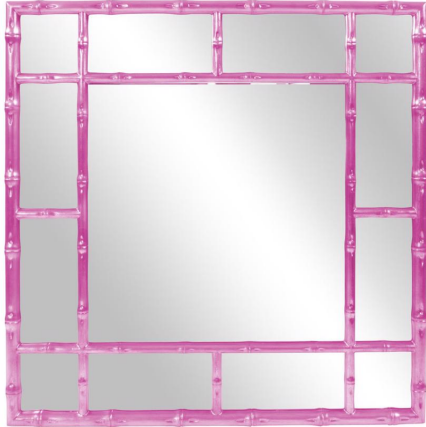

Mirrors

MHE92120HP – Bamboo Mirror - Glossy
Hot Pink

Specifications

Height 40H

Material Polyurethane

Width 40W

Shape Square

Weight 35

Finish Glossy

Package Dimensions 46 x 45 x 5

<https://www.mdcwall.com/go/sku/MHE92120HP>