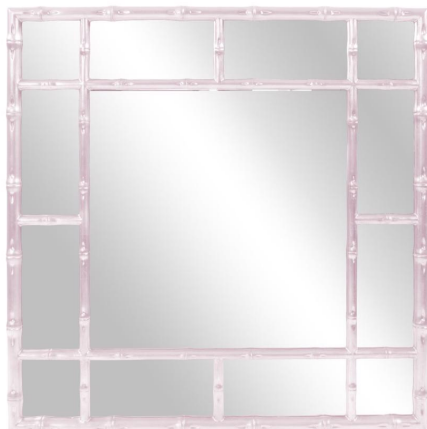

Mirrors

MHE92120LI – Bamboo Mirror - Glossy Lilac

Our Bamboo Mirror features a square frame fashioned to look like bamboo rods. It is then finished in our glossy lilac purple lacquer. Its sleek style makes this mirror a favorite for bringing some flair to your decor. This simple yet stunning piece would be a great addition to any room. Alone or in multiples, it is a perfect focal point for an entryway, bathroom, bedroom or any room in your home. D-rings are affixed to the back of the mirror so it is ready to hang right out of the box in either a square or diamond orientation! The Bamboo Mirror is part of our custom paint program and is available in one of fourteen vivid colors. It is proudly painted in the USA.

Specifications

Height 40H

Material Polyurethane

Width 40W

Shape Square

Weight 35

Finish Glossy

Package Dimensions 46 x 45 x 5