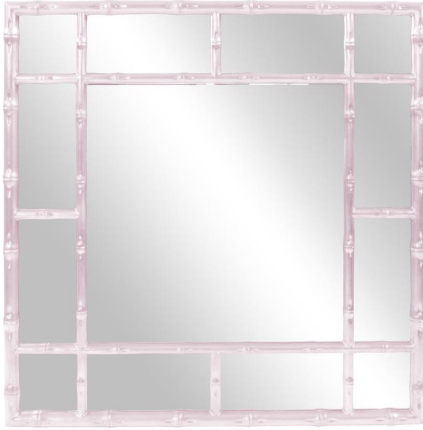

Mirrors

MHE92120LI – Bamboo Mirror - Glossy Lilac

Our Bamboo Mirror features a square frame fashioned to look like bamboo rods. It is then finished in our glossy lilac purple lacquer. Its sleek style makes this mirror a favorite for bringing some flair to your decor. This simple yet stunning piece would be a great addition to any room. Alone or in multiples, it is a perfect focal point for an entryway, bathroom, bedroom or any room in your home. D-rings are affixed to the back of the mirror so it is ready to hang right out of the box in either a square or diamond orientation! The Bamboo Mirror is part of our custom paint program and is available in one of fourteen vivid colors. It is proudly painted in the USA.

Specifications

Height 40H

Material Polyurethane

Width 40W

Shape Square

Weight 35

Finish Glossy

Package Dimensions 46 x 45 x 5