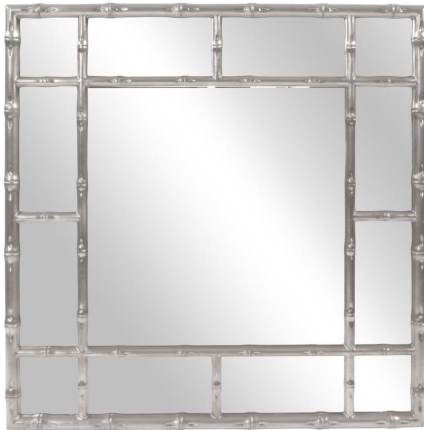

Mirrors

MHE92120N – Bamboo Mirror - Glossy
Nickel

Specifications

Height 40H

Material Polyurethane

Width 40W

Shape Square

Weight 35

Finish Glossy

Package Dimensions 46 x 45 x 5

<https://www.mdcwall.com/go/sku/MHE92120N>