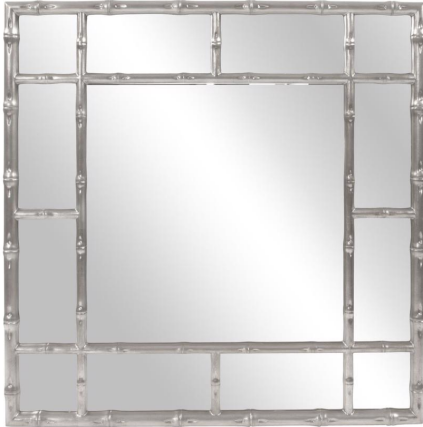

Mirrors

MHE92120N – Bamboo Mirror - Glossy Nickel

Our Bamboo Mirror features a square frame fashioned to look like bamboo rods. It is then finished in our glossy silver nickel lacquer. Its sleek style makes this mirror a favorite for bringing some flair to your decor. This simple yet stunning piece would be a great addition to any room. Alone or in multiples, it is a perfect focal point for an entryway, bathroom, bedroom or any room in your home. D-rings are affixed to the back of the mirror so it is ready to hang right out of the box in either a square or diamond orientation! The Bamboo Mirror is part of our custom paint program and is available in one of fourteen vivid colors. It is proudly painted in the USA.

Specifications

Height 40H

Material Polyurethane

Width 40W

Shape Square

Weight 35

Finish Glossy

Package Dimensions 46 x 45 x 5