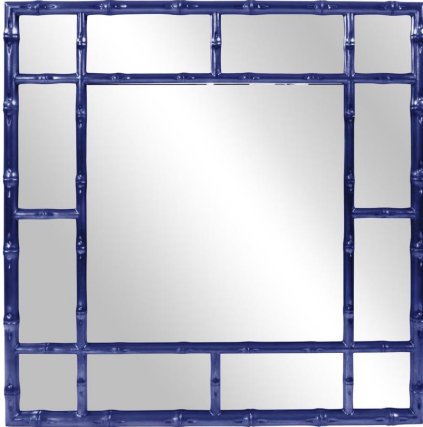

Mirrors

MHE92120NA – Bamboo Mirror - Glossy Navy

Our Bamboo Mirror features a square frame fashioned to look like bamboo rods. It is then finished in our glossy navy blue lacquer. Its sleek style makes this mirror a favorite for bringing some flair to your decor. This simple yet stunning piece would be a great addition to any room. Alone or in multiples, it is a perfect focal point for an entryway, bathroom, bedroom or any room in your home. D-rings are affixed to the back of the mirror so it is ready to hang right out of the box in either a square or diamond orientation! The Bamboo Mirror is part of our custom paint program and is available in one of fourteen vivid colors. It is proudly painted in the USA.

Specifications

Height 40H

Material Polyurethane

Width 40W

Shape Square

Weight 35

Finish Glossy

Package Dimensions 46 x 45 x 5