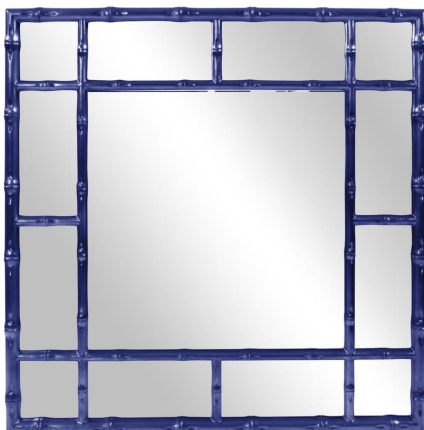

Mirrors

MHE92120NA – Bamboo Mirror - Glossy Navy

Our Bamboo Mirror features a square frame fashioned to look like bamboo rods. It is then finished in our glossy navy blue lacquer. Its sleek style makes this mirror a favorite for bringing some flair to your decor. This simple yet stunning piece would be a great addition to any room. Alone or in multiples, it is a perfect focal point for an entryway, bathroom, bedroom or any room in your home. D-rings are affixed to the back of the mirror so it is ready to hang right out of the box in either a square or diamond orientation! The Bamboo Mirror is part of our custom paint program and is available in one of fourteen vivid colors. It is proudly painted in the USA.

Specifications

Height 40H

Material Polyurethane

Width 40W

Shape Square

Weight 35

Finish Glossy

Package Dimensions 46 x 45 x 5