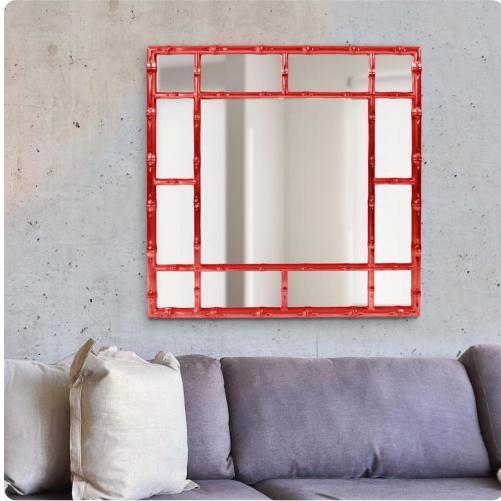

# Mirrors

## MHE92120R – Bamboo Mirror - Glossy Red

Our Bamboo Mirror features a square frame fashioned to look like bamboo rods. It is then finished in our glossy red lacquer. Its sleek style makes this mirror a favorite for bringing some flair to your decor. This simple yet stunning piece would be a great addition to any room. Alone or in multiples, it is a perfect focal point for an entryway, bathroom, bedroom or any room in your home. D-rings are affixed to the back of the mirror so it is ready to hang right out of the box in either a square or diamond orientation! The Bamboo Mirror is part of our custom paint program and is available in one of fourteen vivid colors. It is proudly painted in the USA.

### Specifications

Height 40H

Material Polyurethane

Width 40W

Shape Square

Weight 35

Finish Glossy

Package Dimensions 46 x 45 x 5