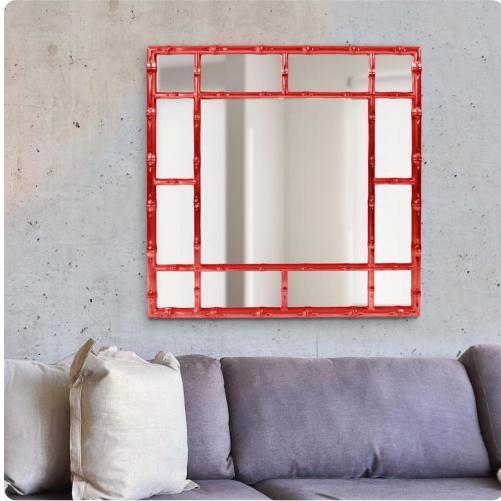

Mirrors

MHE92120R – Bamboo Mirror - Glossy Red

Our Bamboo Mirror features a square frame fashioned to look like bamboo rods. It is then finished in our glossy red lacquer. Its sleek style makes this mirror a favorite for bringing some flair to your decor. This simple yet stunning piece would be a great addition to any room. Alone or in multiples, it is a perfect focal point for an entryway, bathroom, bedroom or any room in your home. D-rings are affixed to the back of the mirror so it is ready to hang right out of the box in either a square or diamond orientation! The Bamboo Mirror is part of our custom paint program and is available in one of fourteen vivid colors. It is proudly painted in the USA.

Specifications

Height 40H

Material Polyurethane

Width 40W

Shape Square

Weight 35

Finish Glossy

Package Dimensions 46 x 45 x 5