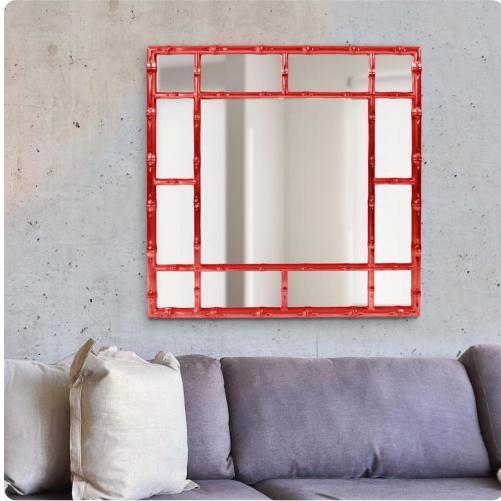

Mirrors

MHE92120R – Bamboo Mirror - Glossy Red

Specifications

Height 40H

Material Polyurethane

Width 40W

Shape Square

Weight 35

Finish Glossy

Package Dimensions 46 x 45 x 5

<https://www.mdcwall.com/go/sku/MHE92120R>