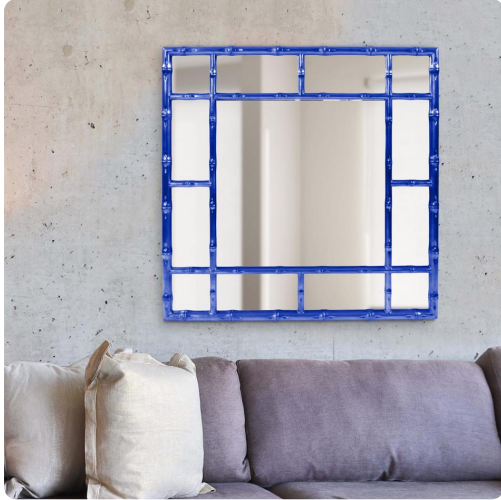

# Mirrors

## MHE92120RB – Bamboo Mirror - Glossy Royal Blue

Our Bamboo Mirror features a square frame fashioned to look like bamboo rods. It is then finished in our glossy royal blue lacquer. Its sleek style makes this mirror a favorite for bringing some flair to your decor. This simple yet stunning piece would be a great addition to any room. Alone or in multiples, it is a perfect focal point for an entryway, bathroom, bedroom or any room in your home. D-rings are affixed to the back of the mirror so it is ready to hang right out of the box in either a square or diamond orientation! The Bamboo Mirror is part of our custom paint program and is available in one of fourteen vivid colors. It is proudly painted in the USA.

### Specifications

Height 40H

Material Polyurethane

Width 40W

Shape Square

Weight 35

Finish Glossy

Package Dimensions 46 x 45 x 5