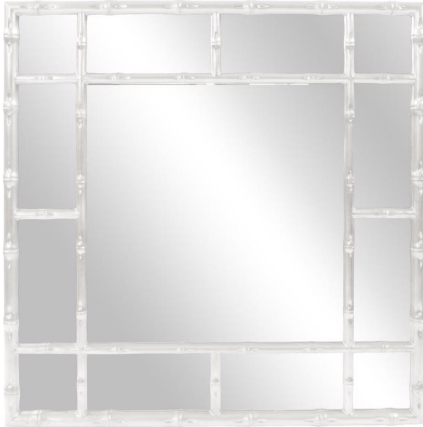

# Mirrors

MHE92120W – Bamboo Mirror - Glossy  
White

## Specifications

Height 40H

Material Polyurethane

Width 40W

Shape Square

Weight 35

Finish Glossy

Package Dimensions 46 x 45 x 5