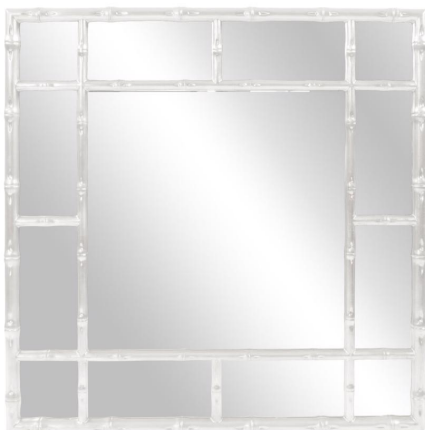

# Mirrors

## MHE92120W – Bamboo Mirror - Glossy White

Our Bamboo Mirror features a square frame fashioned to look like bamboo rods. It is then finished in our glossy white lacquer. Its sleek style makes this mirror a favorite for bringing some flair to your decor. This simple yet stunning piece would be a great addition to any room. Alone or in multiples, it is a perfect focal point for an entryway, bathroom, bedroom or any room in your home. D-rings are affixed to the back of the mirror so it is ready to hang right out of the box in either a square or diamond orientation! The Bamboo Mirror is part of our custom paint program and is available in one of fourteen vivid colors. It is proudly painted in the USA.

### Specifications

Height 40H

Material Polyurethane

Width 40W

Shape Square

Weight 35

Finish Glossy

Package Dimensions 46 x 45 x 5