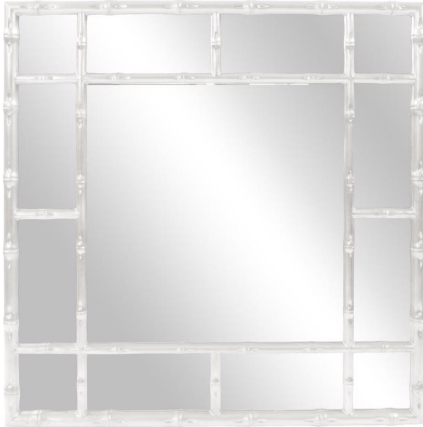

Mirrors

MHE92120W – Bamboo Mirror - Glossy White

Our Bamboo Mirror features a square frame fashioned to look like bamboo rods. It is then finished in our glossy white lacquer. Its sleek style makes this mirror a favorite for bringing some flair to your decor. This simple yet stunning piece would be a great addition to any room. Alone or in multiples, it is a perfect focal point for an entryway, bathroom, bedroom or any room in your home. D-rings are affixed to the back of the mirror so it is ready to hang right out of the box in either a square or diamond orientation! The Bamboo Mirror is part of our custom paint program and is available in one of fourteen vivid colors. It is proudly painted in the USA.

Specifications

Height 40H

Material Polyurethane

Width 40W

Shape Square

Weight 35

Finish Glossy

Package Dimensions 46 x 45 x 5