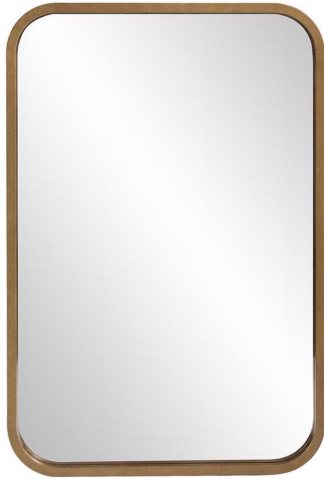

Mirrors

MHE92196 – Marcello Mirror

The Marcello Mirror features a rectangular shadowbox styled metal frame with rounded corners. It is finished in a lovely mottled antique bronze. This simple yet sophisticated design lends itself to any home setting. D-rings are affixed to the back of the mirror so it is ready to hang right out of the box in either a horizontal or vertical orientation. The mirror on this piece is NOT beveled.

Specifications

Height 36H

Material Metal

Width 24W

Shape Rectangle

Weight 28

Finish Antique

Package Dimensions 42 x 30 x 4