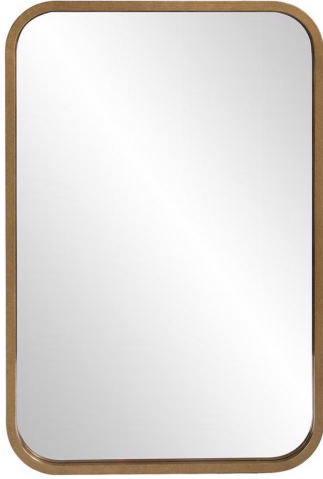

Mirrors

MHE92196 – Marcello Mirror

The Marcello Mirror features a rectangular shadowbox styled metal frame with rounded corners. It is finished in a lovely mottled antique bronze. This simple yet sophisticated design lends itself to any home setting. D-rings are affixed to the back of the mirror so it is ready to hang right out of the box in either a horizontal or vertical orientation. The mirror on this piece is NOT beveled.

Specifications

Height 36H

Material Metal

Width 24W

Shape Rectangle

Weight 28

Finish Antique

Package Dimensions 42 x 30 x 4