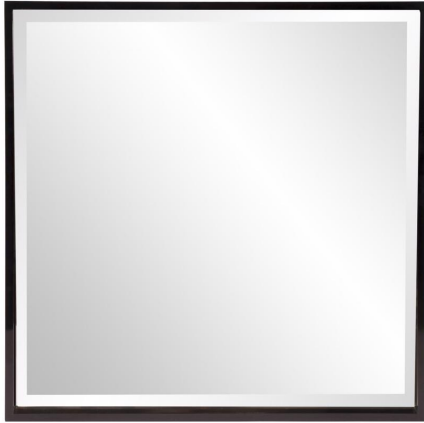

# Mirrors

## MHE92211 – Isa Black Mirror

Isa is a simple piece but full of sleek, sophisticated style. It features a deep, square wood frame that is finished in a glossy black lacquer. The mirrored glass is set back in the frame giving it a shadowbox effect. It is a perfect focal point for an entryway, bathroom, bedroom or any room in your home. D-rings are affixed to the back of the mirror so it is ready to hang right out of the box! The mirrored glass on this piece has a bevel adding to its beauty and style. The Isa Mirror can be hung as a square or diamond.

### Specifications

Height 40H

Material Wood

Width 40W

Shape Square

Weight 35

Finish Glossy

Package Dimensions 46 x 46 x 5