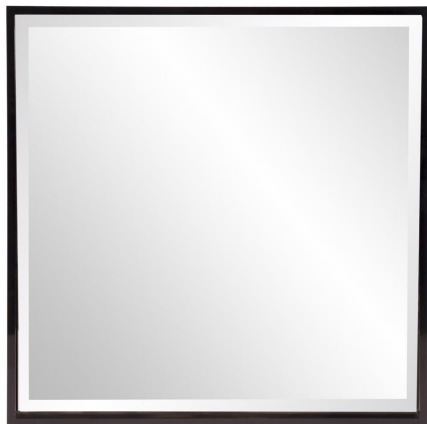

Mirrors

MHE92211 – Isa Black Mirror

Isa is a simple piece but full of sleek, sophisticated style. It features a deep, square wood frame that is finished in a glossy black lacquer. The mirrored glass is set back in the frame giving it a shadowbox effect. It is a perfect focal point for an entryway, bathroom, bedroom or any room in your home. D-rings are affixed to the back of the mirror so it is ready to hang right out of the box! The mirrored glass on this piece has a bevel adding to its beauty and style. The Isa Mirror can be hung as a square or diamond.

Specifications

Height 40H

Material Wood

Width 40W

Shape Square

Weight 35

Finish Glossy

Package Dimensions 46 x 46 x 5