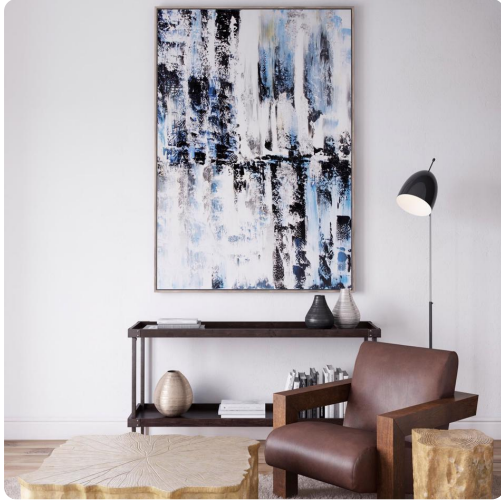

# Wall Art

MHE92278 – Black & White Test Hand  
Painted Original Art

## Specifications

Height 73.3/4H

Material Canvas / Wood

Width 51.5W

Shape Rectangle

Weight 31

Finish Hand Finished

Package Dimensions 57 x 79 x 4