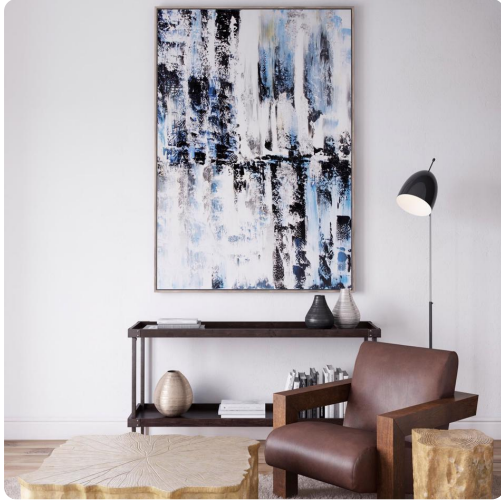

Wall Art

MHE92278 – Black & White Test Hand
Painted Original Art

Specifications

Height 73.3/4H

Material Canvas / Wood

Width 51.5W

Shape Rectangle

Weight 31

Finish Hand Finished

Package Dimensions 57 x 79 x 4

<https://www.mdcwall.com/go/sku/MHE92278>