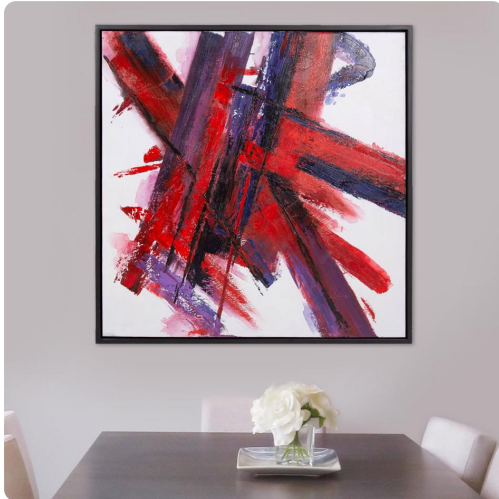

# Wall Art

MHE92298 – Hotter than Hot Hand  
Painted Original Art

## Specifications

Height 37.3/4H

Material Canvas / Wood

Width 37.3/4W

Shape Square

Weight 17

Finish Hand Finished

Package Dimensions 43 x 43 x 5