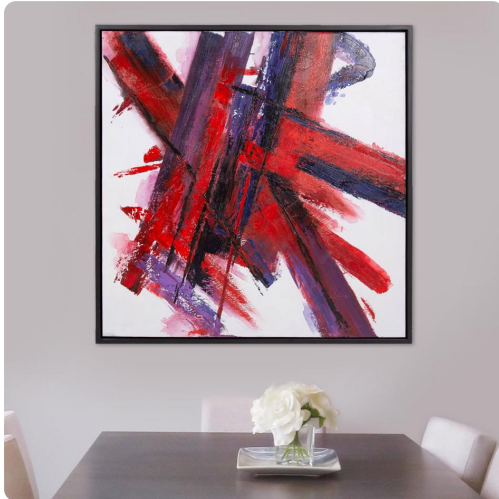

Wall Art

MHE92298 – Hotter than Hot Hand Painted Original Art

Hotter Than Hot Hand Painted Canvas Wall Art is the title for this inspirational piece. The vibrant red hues give way to dark black and cool purple hues conjuring the feeling of sitting in front of a roaring fire. We took that image and used it in an abstract that will fire up the passion and emotion in each of us. Thick layers of paint are hand applied to create movement and texture. Because it is hand painted, no two pieces of art will be exactly the same. The gallery wrapped canvas is set into a floating black wood frame. Hardware is attached so the back of the art so that it is ready to hang right out of the box in either a horizontal or vertical orientation!

Specifications

Height 37.3/4H

Material Canvas / Wood

Width 37.3/4W

Shape Square

Weight 17

Finish Hand Finished

Package Dimensions 43 x 43 x 5