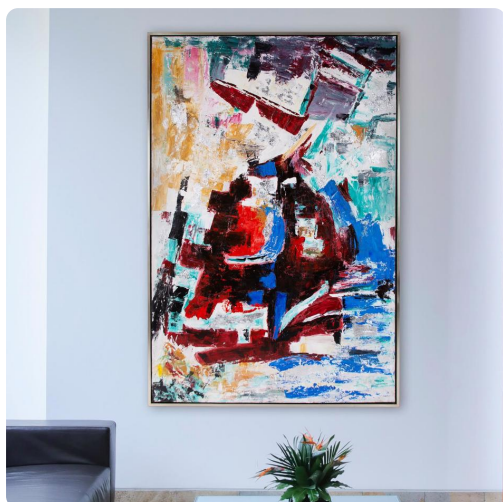

# Wall Art

MHE92311 – Abstract For Far Hand Painted  
Original Art

## Specifications

Height 73.5H

Material Canvas / Wood

Width 49.5W

Shape Rectangle

Weight 9

Finish Hand Finished

Package Dimensions 79 x 55 x 5