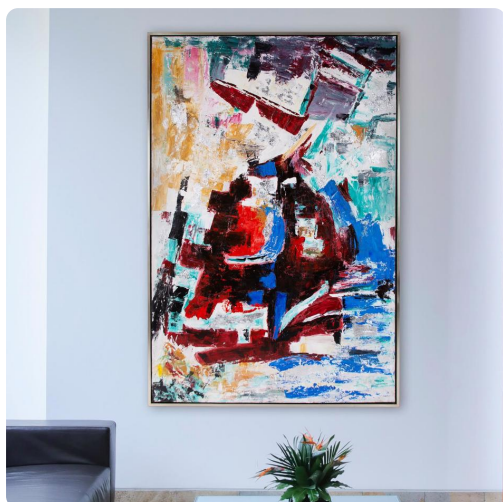

Wall Art

MHE92311 – Abstract For Far Hand Painted
Original Art

Specifications

Height 73.5H

Material Canvas / Wood

Width 49.5W

Shape Rectangle

Weight 9

Finish Hand Finished

Package Dimensions 79 x 55 x 5

<https://www.mdcwall.com/go/sku/MHE92311>