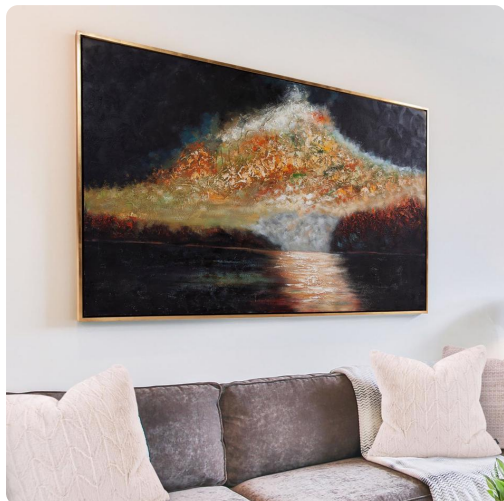

Wall Art

MHE92313 – Stormy Clouds Hand Painted Original Art

One evening on my travels to Ireland, I was awe struck by the sunset off the coast. As the sun lowered, the lush green of the hills took a bow to the gold and amber sky as it took center stage. The gallery wrapped canvas is set into a floating gold leaf wood frame. Hardware is attached so the back of the art so that it is ready to hang right out of the box!

Specifications

Height 43.5H

Material Canvas / Wood

Width 73.5W

Shape Rectangle

Weight 29

Finish Hand Finished

Package Dimensions 79 x 48 x 5