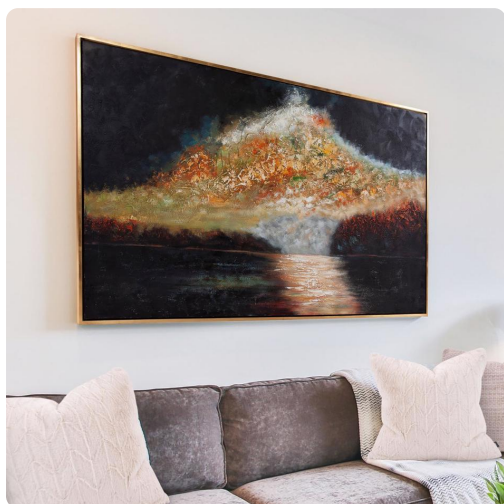

Wall Art

MHE92313 – Stormy Clouds Hand Painted
Original Art

Specifications

Height 43.5H

Material Canvas / Wood

Width 73.5W

Shape Rectangle

Weight 29

Finish Hand Finished

Package Dimensions 79 x 48 x 5

<https://www.mdcwall.com/go/sku/MHE92313>