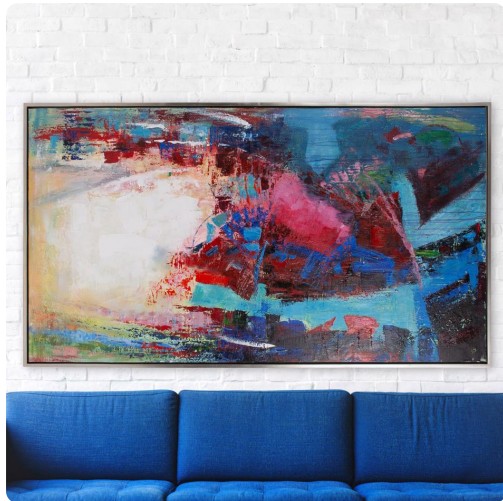

Wall Art

MHE92323 – Concrete Poppy Hand Painted Original Art

One day while walking through Central Park, I came upon a section of broken sidewalk. As I grumbled about the state of disrepair, I noticed a few single poppy plants had sprouted through the cracks, one proudly in bloom! I walked away with a smile on my face thinking that the beauty of nature is everywhere. Thick layers of paint are hand applied to create movement and texture. Because this is an original hand painted work of art, no two pieces of art will be exactly the same. The gallery wrapped canvas is set into a floating silver leaf wood frame. Hardware is attached to the back of the art so that it is ready to hang right out of the box in either a horizontal or vertical orientation!

Specifications

Height 73.3/4H

Material Canvas / Wood

Width 41.3/4W

Shape Rectangle

Weight 11.9

Finish Hand Finished

Package Dimensions 78 x 47 x 5