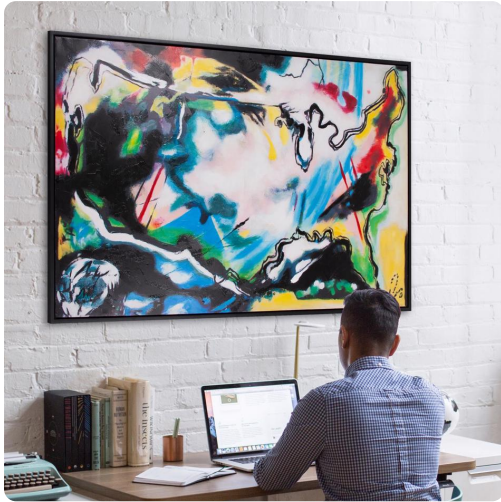

Wall Art

MHE92325 – States Of Color Hand Painted
Original Art

Specifications

Height 61.5H

Material Canvas / Wood

Width 41.5W

Shape Rectangle

Weight 24

Finish Hand Finished

Package Dimensions 67 x 47 x 5

<https://www.mdcwall.com/go/sku/MHE92325>