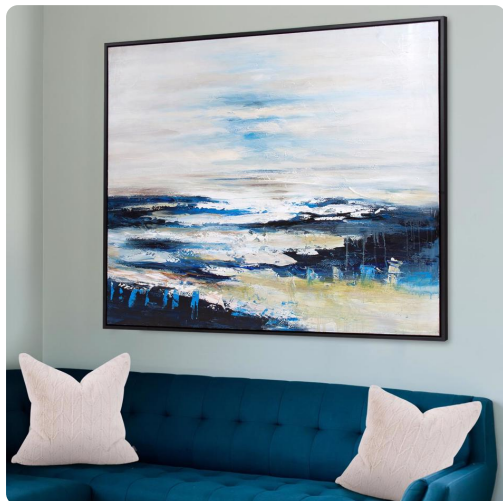

## Wall Art

### MHE92327 – Lush Valley Hand Painted Original Art

The deep richness of the land paired with the tranquility of the sea come together at the shoreline to celebrate the best qualities of each in our Lush Valley Original Art. Thick layers of paint are hand applied to create movement and texture. Because this is an original hand painted work of art, no two pieces of art will be exactly the same. The gallery wrapped canvas is set into a floating black wood frame. Hardware is attached so the back of the art so that it is ready to hang right out of the box!

### Specifications

Height 51.3/4H

Material Canvas / Wood

Width 61.3/4W

Shape Rectangle

Weight 12.7

Finish Hand Finished

Package Dimensions 67 x 57 x 5