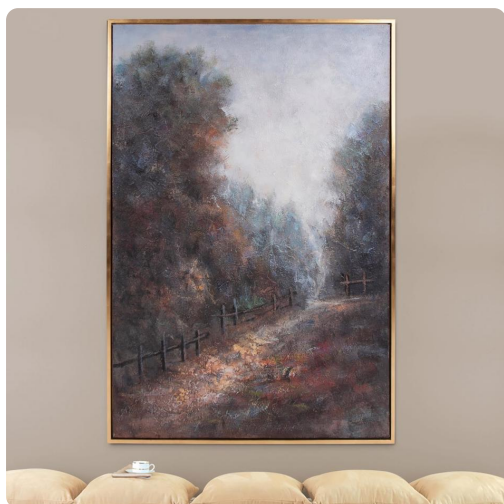

Wall Art

MHE92332 – Meadow Hand Painted
Original Art

Specifications

Height 61.5H

Material Canvas / Wood

Width 41.5W

Shape Rectangle

Weight 10.4

Finish Hand Finished

Package Dimensions 67 x 47 x 5

<https://www.mdcwall.com/go/sku/MHE92332>