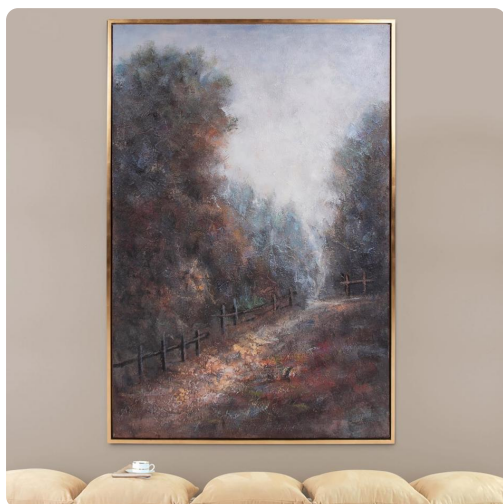

## Wall Art

MHE92332 – Meadow Hand Painted  
Original Art

### Specifications

Height 61.5H

Material Canvas / Wood

Width 41.5W

Shape Rectangle

Weight 10.4

Finish Hand Finished

Package Dimensions 67 x 47 x 5