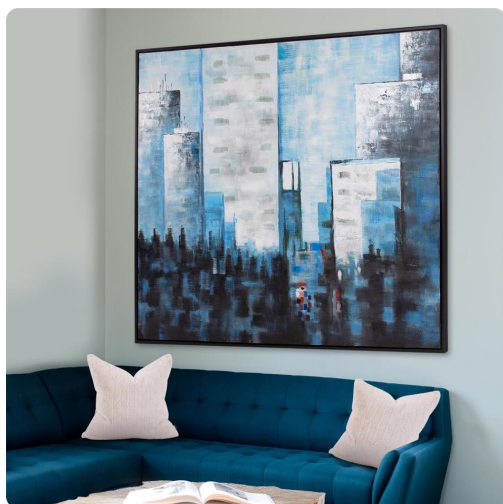

Wall Art

MHE92335 – View From The Window Hand
Painted Original Art

Specifications

Height 61.5H

Material Canvas / Wood

Width 61.5W

Shape Square

Weight 14.6

Finish Hand Finished

Package Dimensions 67 x 67 x 4

<https://www.mdcwall.com/go/sku/MHE92335>