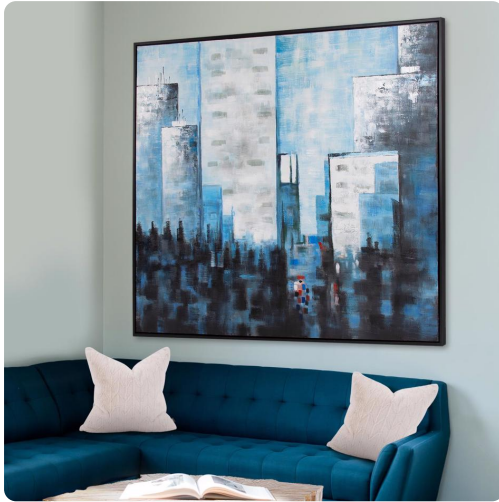

Wall Art

MHE92335 – View From The Window Hand Painted Original Art

My view from our 11th floor kitchen window always made the task of cleaning the dishes much more enjoyable. It also became the inspiration for this piece so I can always remember 8th Ave in Manhattan. Thick layers of paint are hand applied to create movement and texture. Because this is an original hand painted work of art, no two pieces of art will be exactly the same. The gallery wrapped canvas is set into a floating black wood frame. Hardware is attached to the back of the art so that it is ready to hang right out of the box!

Specifications

Height 61.5H

Material Canvas / Wood

Width 61.5W

Shape Square

Weight 14.6

Finish Hand Finished

Package Dimensions 67 x 67 x 4