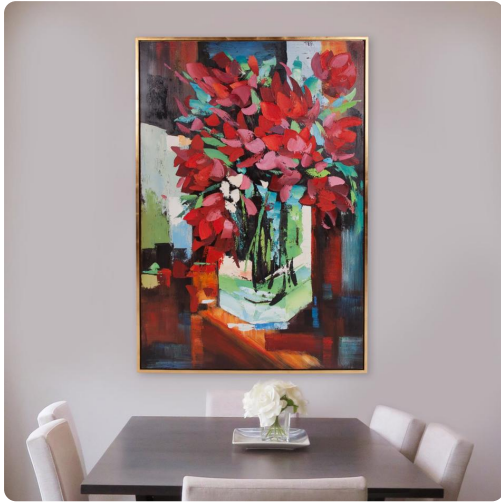

# Wall Art

MHE92336 – Red Tulips In Vase Hand  
Painted Original Art

## Specifications

Height 61.5H

Material Canvas / Wood

Width 41.5W

Shape Rectangle

Weight 24

Finish Hand Finished

Package Dimensions 67 x 48 x 5