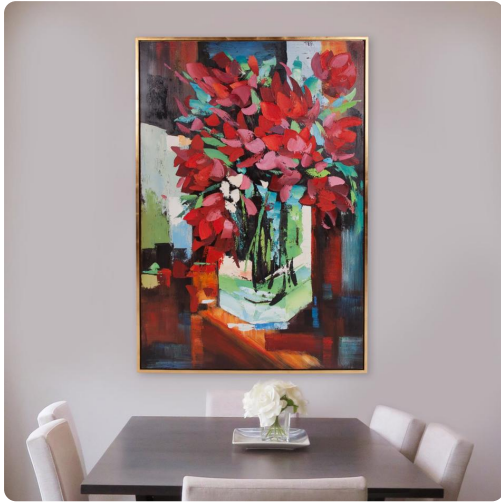

Wall Art

MHE92336 – Red Tulips In Vase Hand Painted Original Art

After a long winter, I could hardly wait for the first bulbs to start blooming in the garden. One early spring, the first flowers in bloom were the red tulips. Proud as can be, I made my way out to the garden, thinking Today is the BEST day ever! Thick layers of paint are hand applied to create movement and texture. Because this is an original hand painted work of art, no two pieces of art will be exactly the same. The gallery wrapped canvas is set into a floating gold leaf wood frame. Hardware is attached so the back of the art so that it is ready to hang right out of the box!

Specifications

Height 61.5H

Material Canvas / Wood

Width 41.5W

Shape Rectangle

Weight 24

Finish Hand Finished

Package Dimensions 67 x 48 x 5