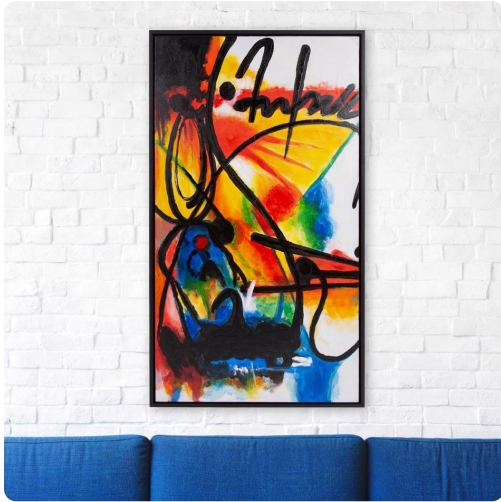

# Wall Art

MHE92338 – Building Art One Wall at a  
Time Hand Painted Origi

## Specifications

Height 55.3/4H

Material Canvas / Wood

Width 31.3/4W

Shape Rectangle

Weight 25

Finish Hand Finished

Package Dimensions 47 x 61 x 9