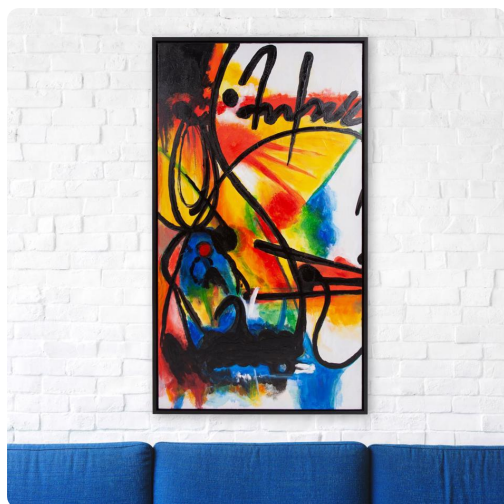

Wall Art

MHE92338 – Building Art One Wall at a
Time Hand Painted Origi

Specifications

Height 55.3/4H

Material Canvas / Wood

Width 31.3/4W

Shape Rectangle

Weight 25

Finish Hand Finished

Package Dimensions 47 x 61 x 9

<https://www.mdcwall.com/go/sku/MHE92338>