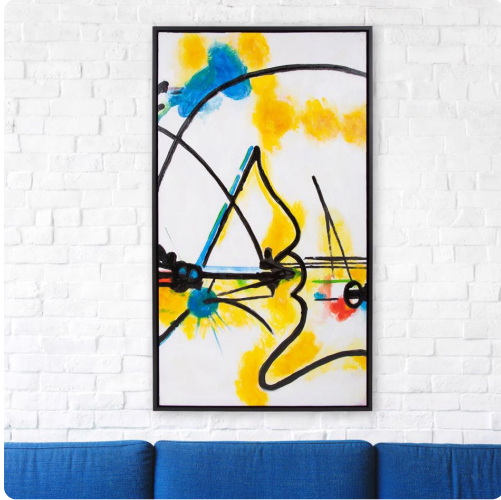

Wall Art

MHE92339 – Building Art One Wall at a
Time Hand Painted Original Art #2

As we pulled into the Paris Gare du Nord Station, The bright colors of the graffiti on the neighboring buildings caught my eye. Seeing these makes me wonder how the artists are able to create their art while suspended over the side of the building. I have created my own version with both feet planted firmly on the GROUND! Thick layers of paint are hand applied to create movement and texture. Because this is an original hand painted work of art, no two pieces of art will be exactly the same. The gallery wrapped canvas is set into a floating black wood frame. Hardware is attached so the back of the art so that it is ready to hang right out of the box! This piece is part of a 3 piece series. Pair with the additional pieces in the collection for a complete look.

Specifications

Height 55.3/4H

Material Canvas / Wood

Width 31.3/4W

Shape Rectangle

Weight 25

Finish Hand Finished

Package Dimensions 47 x 61 x 9