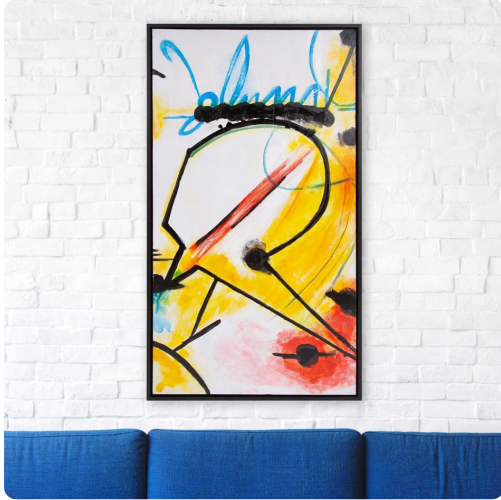

Wall Art

MHE92340 – Building Art One Wall at a Time Hand Painted Original Art #3

As we pulled into the Paris Gare du Nord Station, The bright colors of the graffiti on the neighboring buildings caught my eye. Seeing these makes me wonder how the artists are able to create their art while suspended over the side of the building. I have created my own version with both feet planted firmly on the GROUND! Thick layers of paint are hand applied to create movement and texture. Because this is an original hand painted work of art, no two pieces of art will be exactly the same. The gallery wrapped canvas is set into a floating black wood frame. Hardware is attached so the back of the art so that it is ready to hang right out of the box! This piece is part of a 3 piece series. Pair with the additional pieces in the collection for a complete look.

Specifications

Height 55.3/4H

Material Canvas / Wood

Width 31.3/4W

Shape Rectangle

Weight 25

Finish Hand Finished

Package Dimensions 47 x 61 x 9