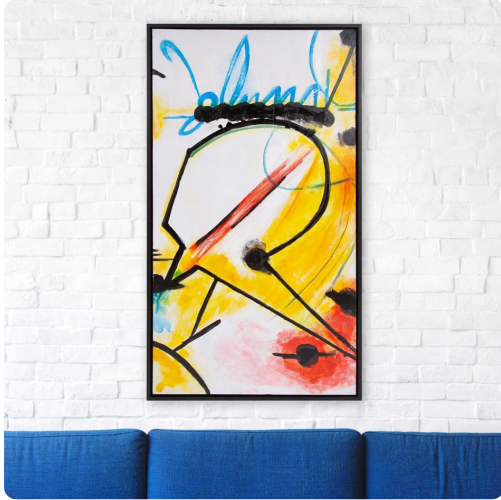

Wall Art

MHE92340 – Building Art One Wall at a
Time Hand Painted Origi

Specifications

Height 55.3/4H

Material Canvas / Wood

Width 31.3/4W

Shape Rectangle

Weight 25

Finish Hand Finished

Package Dimensions 47 x 61 x 9

<https://www.mdcwall.com/go/sku/MHE92340>