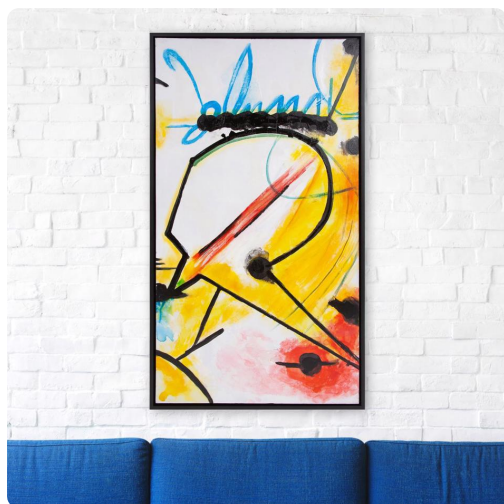

Wall Art

MHE92340 – Building Art One Wall at a
Time Hand Painted Origi

Specifications

Height 55.3/4H

Material Canvas / Wood

Width 31.3/4W

Shape Rectangle

Weight 25

Finish Hand Finished

Package Dimensions 47 x 61 x 9

<https://www.mdcwall.com/go/sku/MHE92340>