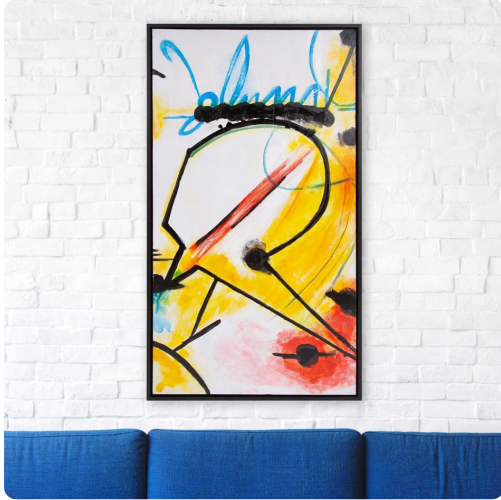

## Wall Art

MHE92340 – Building Art One Wall at a Time Hand Painted Original Art #3

As we pulled into the Paris Gare du Nord Station, The bright colors of the graffiti on the neighboring buildings caught my eye. Seeing these makes me wonder how the artists are able to create their art while suspended over the side of the building. I have created my own version with both feet planted firmly on the GROUND! Thick layers of paint are hand applied to create movement and texture. Because this is an original hand painted work of art, no two pieces of art will be exactly the same. The gallery wrapped canvas is set into a floating black wood frame. Hardware is attached so the back of the art so that it is ready to hang right out of the box! This piece is part of a 3 piece series. Pair with the additional pieces in the collection for a complete look.

### Specifications

Height 55.3/4H

Material Canvas / Wood

Width 31.3/4W

Shape Rectangle

Weight 25

Finish Hand Finished

Package Dimensions 47 x 61 x 9