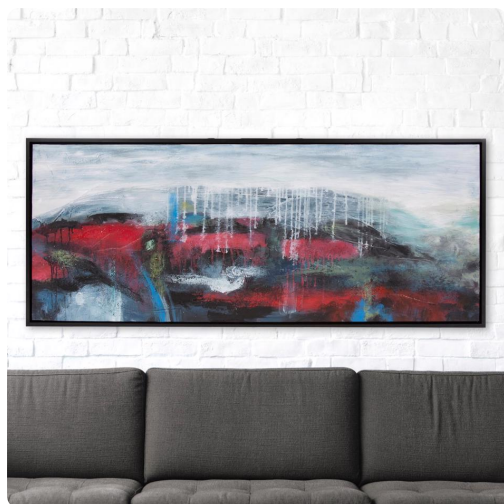

# Wall Art

MHE92348 – Call It Dreamy Hand Painted  
Original Art

## Specifications

Height 25.5H

Material Canvas / Wood

Width 61.3/4W

Shape Rectangle

Weight 6.2

Finish Hand Finished

Package Dimensions 31 x 67 x 4.5