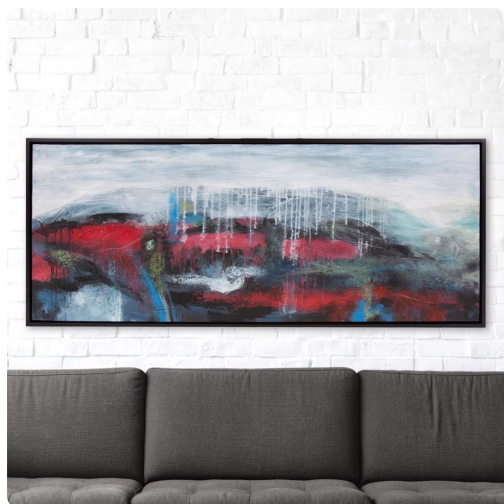

Wall Art

MHE92348 – Call It Dreamy Hand Painted
Original Art

Specifications

Height 25.5H

Material Canvas / Wood

Width 61.3/4W

Shape Rectangle

Weight 6.2

Finish Hand Finished

Package Dimensions 31 x 67 x 4.5

<https://www.mdcwall.com/go/sku/MHE92348>