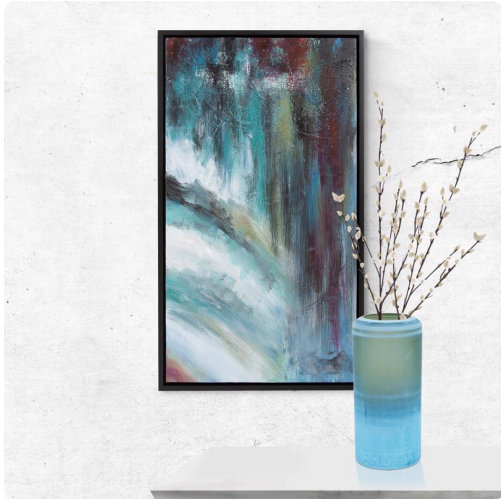

Wall Art

MHE92350 – Divisional Joy Hand Painted
Original Art

Specifications

Height 37.5H

Material Canvas / Wood

Width 21.5W

Shape Rectangle

Weight 2.7

Finish Hand Finished

<https://www.mdcwall.com/go/sku/MHE92350>