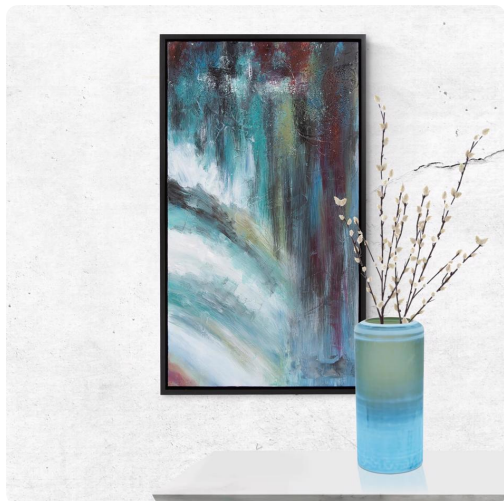

Wall Art

MHE92350 – Divisional Joy Hand Painted
Original Art

Specifications

Height 37.5H

Material Canvas / Wood

Width 21.5W

Shape Rectangle

Weight 2.7

Finish Hand Finished

<https://www.mdcwall.com/go/sku/MHE92350>