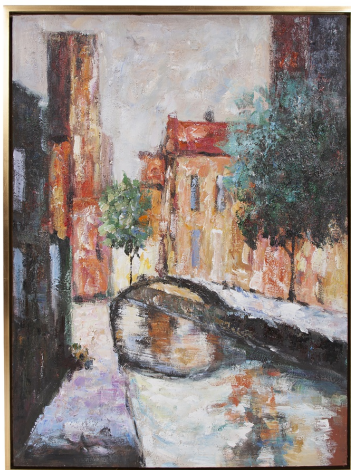

## Wall Art

MHE92353 – French Way Hand Painted  
Original Art

### Specifications

Height 41.3/4H

Material Canvas / Wood

Width 31.5W

Shape Rectangle

Weight 5

Finish Hand Finished

<https://www.mdcwall.com/go/sku/MHE92353>