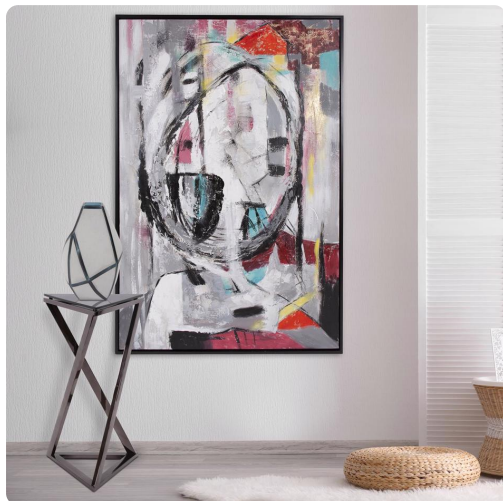

Wall Art

MHE92359 – Mid Century Thinker Hand
Painted Original Art

Specifications

Height 61.3/4H

Material Canvas / Wood

Width 41.5W

Shape Rectangle

Weight 7.5

Finish Hand Finished

<https://www.mdcwall.com/go/sku/MHE92359>