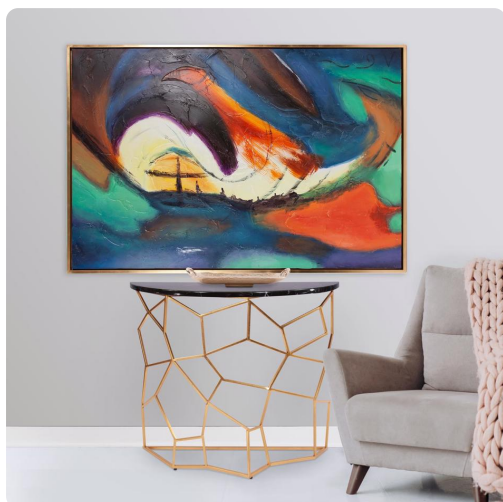

Wall Art

MHE92365 – Color Explosion Hand Painted
Original Art

Specifications

Height 41.5H

Material Canvas / Wood

Width 61.3/4W

Shape Rectangle

Weight 8.7