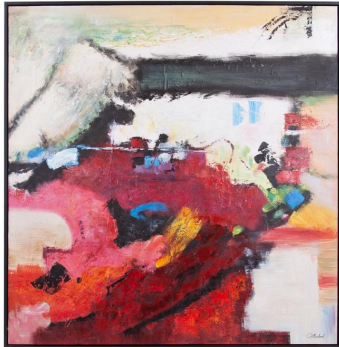

Wall Art

MHE92393 – Summer Garden

This abstract painting features a captivating array of bright red hues combined with a variety of other colors, creating a dynamic and energetic composition that demands attention. Framed in a classic black frame, this artwork becomes a powerful focal point in any room, anchoring your decor with a sense of drama and contemporary flair. The interplay of colors and shapes invites you to explore the depths of artistic expression, making it a perfect addition to your living room, office, or any space where you seek to infuse a sense of creativity and visual intrigue. This artwork is more than just a decorative item; it's a statement of your appreciation for the beauty that comes with the freedom of artistic interpretation.

Specifications

Height 61.3/4H

Material Canvas+Wood

Width 61.3/4W

Shape Square

Finish Hand Finished

Package Dimensions 5

<https://www.mdcwall.com/go/sku/MHE92393>