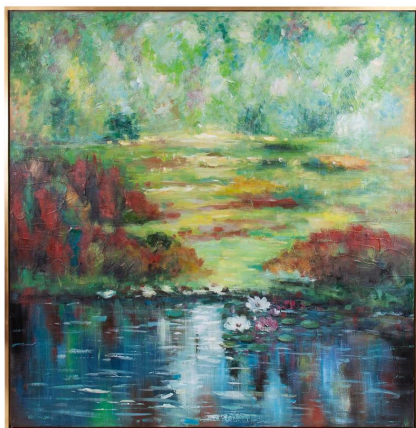

Wall Art

MHE92397 – Where is Monet?

Specifications

Height 61.3/4H

Material Canvas / Wood

Width 61.3/4W

Shape Square

Weight 12

Finish Hand Finished

Package Dimensions 67X67X4.5

<https://www.mdcwall.com/go/sku/MHE92397>