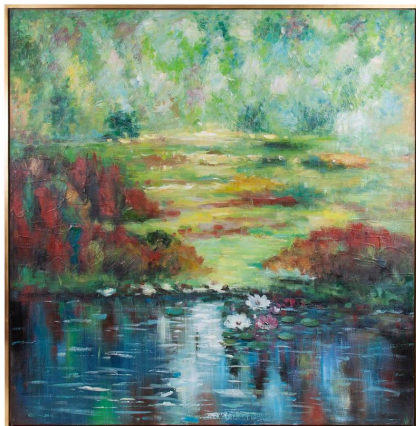

# Wall Art

MHE92397 – Where is Monet?

## Specifications

Height 61.3/4H

Material Canvas / Wood

Width 61.3/4W

Shape Square

Weight 12

Finish Hand Finished

Package Dimensions 67X67X4.5