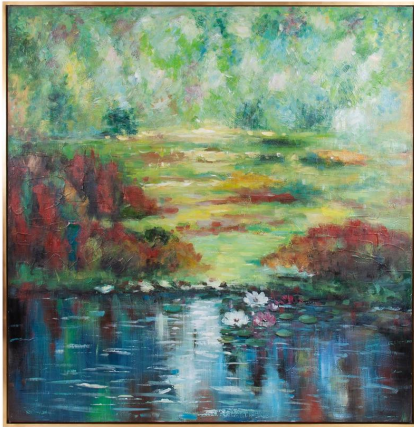

Wall Art

MHE92397 – Where is Monet?

I have been mesmerized by Claude Monet's paintings of his garden in Giverny all my life. I created Where Is Monet as a tribute to this talented impressionist painter. Lots of layers paint and gesso were added to give the garden and water pond a depth and life all their own.

Specifications

Height 61.3/4H

Material Canvas / Wood

Width 61.3/4W

Shape Square

Weight 12

Finish Hand Finished

Package Dimensions 67X67X4.5