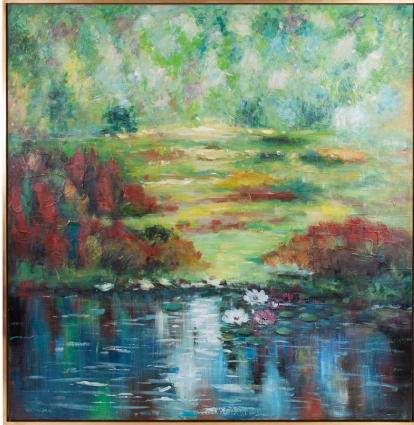

Wall Art

MHE92397 – Where is Monet?

I have been mesmerized by Claude Monet's paintings of his garden in Giverny all my life. I created Where Is Monet as a tribute to this talented impressionist painter. Lots of layers paint and gesso were added to give the garden and water pond a depth and life all their own.

Specifications

Height 61.3/4H

Material Canvas / Wood

Width 61.3/4W

Shape Square

Weight 12

Finish Hand Finished

Package Dimensions 67X67X4.5