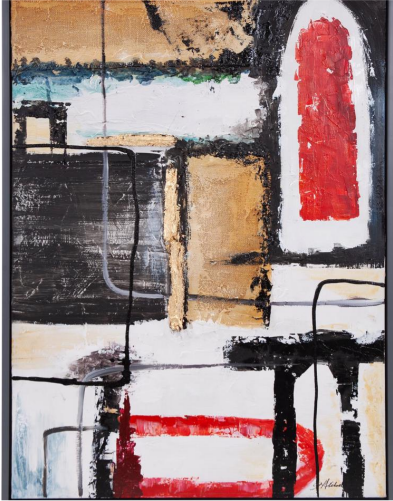

Wall Art

MHE92402 – Work Day

The Work Day is my post modern tribute to everyone's day at work and how it effects each of us differently but the same. I took texture and simple geometric shapes and layered each with various paints and gesso material to create a connected flow. The blending of all this started me thinking about each shape being co-workers different but connected within the workplace.

Specifications

Height 41.3/4H

Material Canvas / Wood

Width 31.3/4W

Shape Rectangle

Weight 4

Finish Hand Finished

Package Dimensions 47X37X4.5