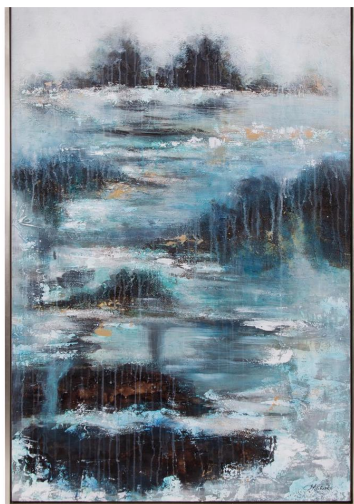

Wall Art

MHE92404 – Mist Of The Valley

Specifications

Height 61.3/4H

Material Canvas+Wood

Width 41.3/4W

Shape Rectangle

Finish Hand Finished

Package Dimensions 5

<https://www.mdcwall.com/go/sku/MHE92404>