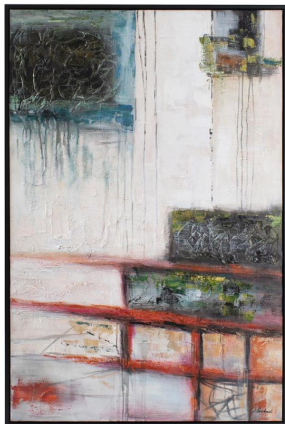

Wall Art

MHE92414 – Turning Point

The Turning Point is a captivating hand-painted artwork encased in a sleek black floating frame. Featuring rich texture and bold slashes of red, complemented by hues of blue and black against a predominantly white background, this piece commands attention and invites contemplation.

Specifications

Material Canvas; Wood

Height 61.5H

Width 41.5W

Shape Rectangle

Type product

Finish Hand Painted

Overall Dimensions 61.5H x 41.5W x 1.3/4D