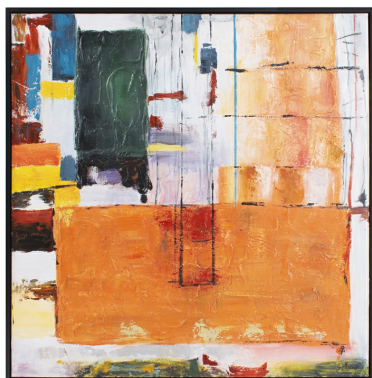

Wall Art

MHE92421 – Revitalized Orange

Bold and full of movement, Revitalized Orange is a striking hand-painted abstract that breathes life into any room. Dominated by a vibrant wash of tangerine and warm golden tones, this piece is balanced by layered blocks of green, white, charcoal, and unexpected accents of marigold, lavender, and crimson. Each brushstroke carries depth and energy, creating a textured composition that feels both structured and spontaneous.

Specifications

Material Wood; Canvas

Height 51.5H

Width 51.5W

Shape Square

Type product

Overall Dimensions 51.5H x 51.5W x 1.3/4D

Country of Origin China