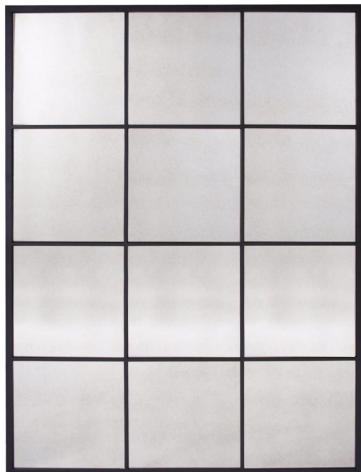

# Mirrors

## MHE94007 – Racine Windowpane Mirror

Our Racine Mirror features a grid like black metal frame that creates a windowpane effect. The mirror has an antiqued finish contributing to the industrial look of the piece. The Racine Mirror is a perfect accent piece for an entryway, bathroom, bedroom or any room in your home. Key hole slots are manufactured on the back of the mirror so it is ready to hang right out of the box!

### Specifications

Height 54.3/4H

Material Metal

Width 42W

Shape Rectangle

Weight 76

Finish Powder Coated

Package Dimensions 58 x 45 x 4