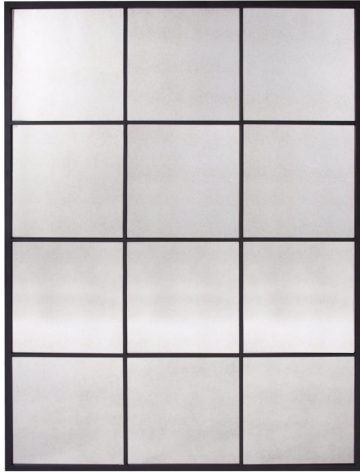

# Mirrors

## MHE94007 – Racine Windowpane Mirror

Our Racine Mirror features a grid like black metal frame that creates a windowpane effect. The mirror has an antiqued finish contributing to the industrial look of the piece. The Racine Mirror is a perfect accent piece for an entryway, bathroom, bedroom or any room in your home. Key hole slots are manufactured on the back of the mirror so it is ready to hang right out of the box!

### Specifications

Height 54.3/4H

Material Metal

Width 42W

Shape Rectangle

Weight 76

Finish Powder Coated

Package Dimensions 58 x 45 x 4