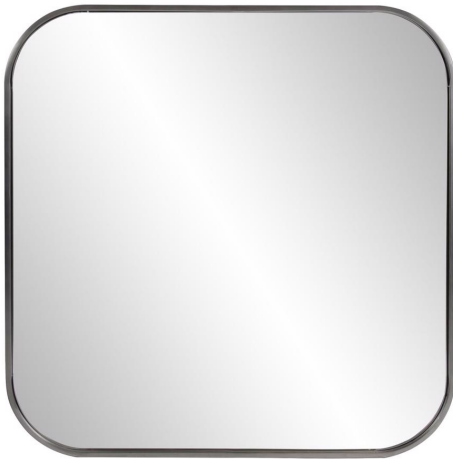

Mirrors

MHE94009 – Copenhagen Square Silver Mirror

European styling is personified with the simple curves of the corners of the Copenhagen Mirror. This mirror is an easy fit for over a vanity or massed out on a focal wall. The simple stainless steel frame features a square shape with rounded corners. It is finished in a sleek brushed silver. D rings are affixed to the back of the mirror so the piece is ready to hang right out of the box in a square or diamond orientation! Also available in additional finishes.

Specifications

Height 30H

Material Stainless Steel

Width 30W

Shape Square

Weight 30

Finish Brushed

Package Dimensions 34 x 34 x 5