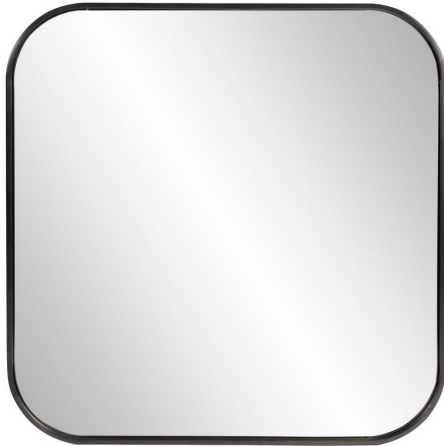

Mirrors

MHE94010 – Copenhagen Square Black Mirror

European styling is personified with the simple curves of the corners of the Copenhagen Mirror. This mirror is an easy fit for over a vanity or massed out on a focal wall. The simple stainless steel frame features a square shape with rounded corners. It is finished in a sleek brushed black. D rings are affixed to the back of the mirror so the piece is ready to hang right out of the box in a square or diamond orientation! Also available in additional finishes.

Specifications

Height 30H

Material Stainless Steel

Width 30W

Shape Square

Weight 30

Finish Brushed

Package Dimensions 34 x 34 x 5