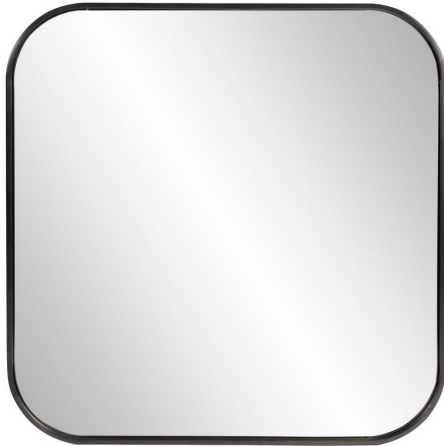

# Mirrors

## MHE94010 – Copenhagen Square Black Mirror

European styling is personified with the simple curves of the corners of the Copenhagen Mirror. This mirror is an easy fit for over a vanity or massed out on a focal wall. The simple stainless steel frame features a square shape with rounded corners. It is finished in a sleek brushed black. D rings are affixed to the back of the mirror so the piece is ready to hang right out of the box in a square or diamond orientation! Also available in additional finishes.

### Specifications

Height 30H

Material Stainless Steel

Width 30W

Shape Square

Weight 30

Finish Brushed

Package Dimensions 34 x 34 x 5