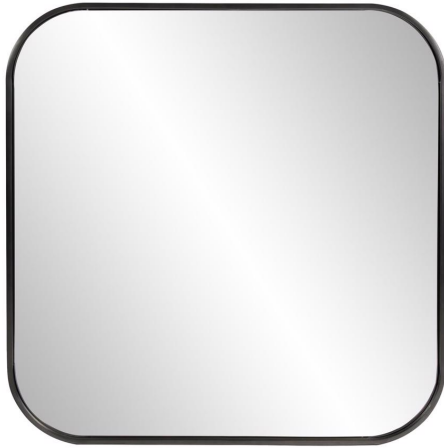

Mirrors

MHE94010 – Copenhagen Square Black Mirror

European styling is personified with the simple curves of the corners of the Copenhagen Mirror. This mirror is an easy fit for over a vanity or massed out on a focal wall. The simple stainless steel frame features a square shape with rounded corners. It is finished in a sleek brushed black. D rings are affixed to the back of the mirror so the piece is ready to hang right out of the box in a square or diamond orientation! Also available in additional finishes.

Specifications

Height 30H

Material Stainless Steel

Width 30W

Shape Square

Weight 30

Finish Brushed

Package Dimensions 34 x 34 x 5