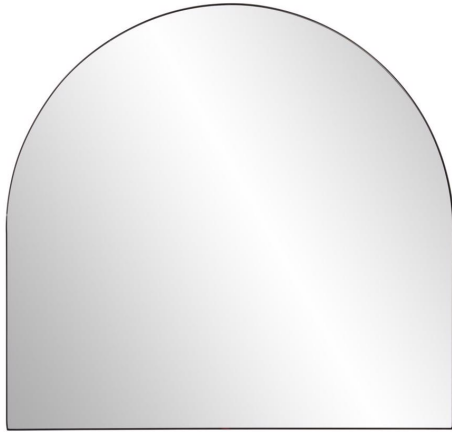

# Mirrors

MHE94052 – Van Buren Brushed Brass  
Arched Mirror

## Specifications

Height 34H

Material Stainless Steel

Width 36W

Shape Arched

Weight 42

Finish Brushed

<https://www.mdcwall.com/go/sku/MHE94052>