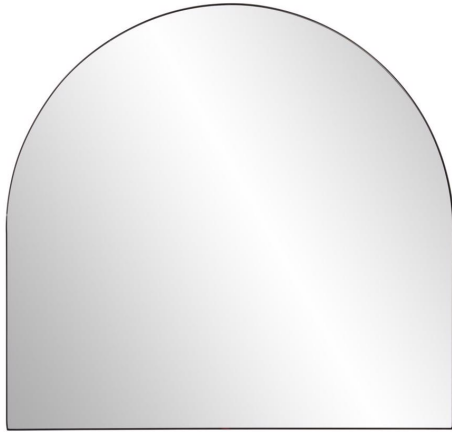

Mirrors

MHE94052 – Van Buren Brushed Brass Arched Mirror

The Van Buren Round Mirror features a beautiful arched stainless steel framed mirror in a brushed brass finish. A new ultra thin frame profile allows for the maximum amount of viewing in each size of mirror. This mirror will become a staple to hang over anyone's vanity or dressing room. Additional shapes and finishes available.

Specifications

Height 34H

Material Stainless Steel

Width 36W

Shape Arched

Weight 42

Finish Brushed

<https://www.mdcwall.com/go/sku/MHE94052>