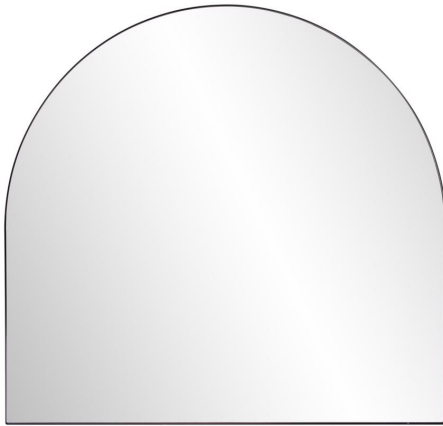

# Mirrors

MHE94055 – Van Buren Brushed Black  
Arched Mirror

## Specifications

Height 34H

Material Stainless Steel

Width 36W

Shape Arched

Weight 42

Finish Brushed

<https://www.mdcwall.com/go/sku/MHE94055>