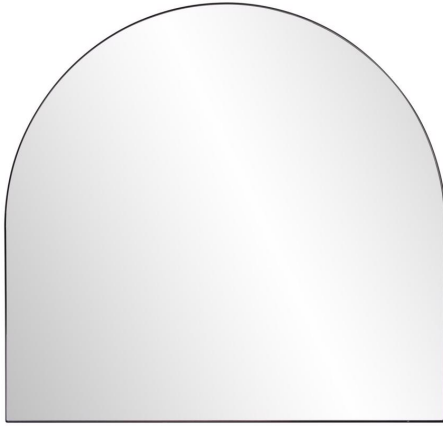

Mirrors

MHE94055 – Van Buren Brushed Black Arched Mirror

The Van Buren Round Mirror features a beautiful arched stainless steel framed mirror in a brushed black finish. A new ultra thin frame profile allows for the maximum amount of viewing in each size of mirror. This mirror will become a staple to hang over anyone's vanity or dressing room. Additional shapes and finishes available.

Specifications

Height 34H

Material Stainless Steel

Width 36W

Shape Arched

Weight 42

Finish Brushed

<https://www.mdcwall.com/go/sku/MHE94055>