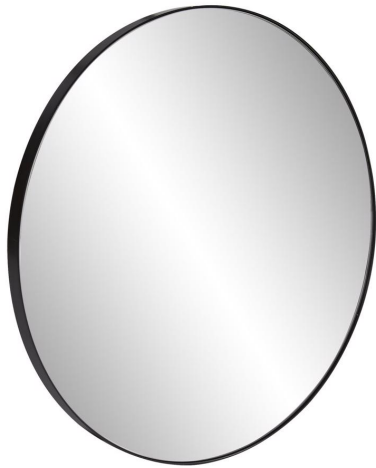

Mirrors

MHE94059 – Van Buren Brushed Black Round Mirror

The Van Buren Arched Mirror features a beautiful round stainless steel framed mirror in a brushed black finish. A new ultra thin frame profile allows for the maximum amount of viewing in each size of mirror. This mirror will become a staple to hang over anyone's vanity or dressing room. Additional shapes and finishes available.

Specifications

Height 24H

Material Stainless Steel

Width 24W

Shape Round

Weight 6.97

Finish Brushed

<https://www.mdcwall.com/go/sku/MHE94059>