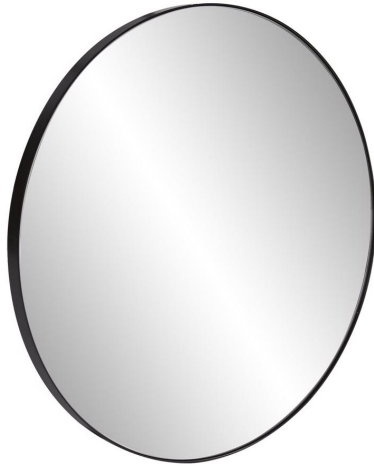

Mirrors

MHE94059 – Van Buren Brushed Black Round Mirror

The Van Buren Arched Mirror features a beautiful round stainless steel framed mirror in a brushed black finish. A new ultra thin frame profile allows for the maximum amount of viewing in each size of mirror. This mirror will become a staple to hang over anyone's vanity or dressing room. Additional shapes and finishes available.

Specifications

Height 24H

Material Stainless Steel

Width 24W

Shape Round

Weight 6.97

Finish Brushed

<https://www.mdcwall.com/go/sku/MHE94059>